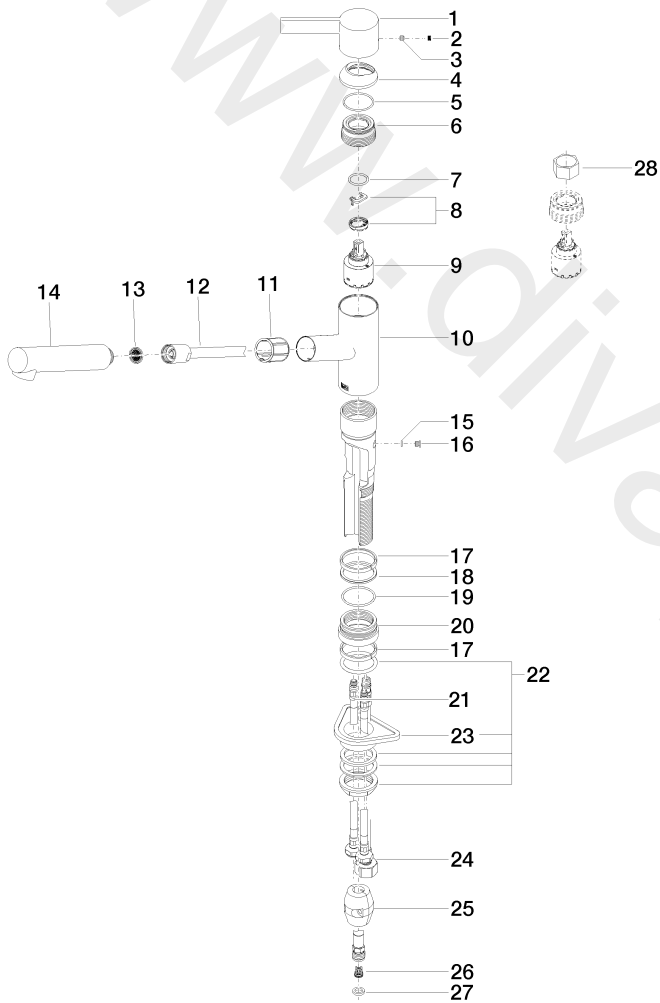

Kitchen - ENO

Single-lever mixer Pull-out - Platinum

Article number: 33 840 760-08

Date of manufacture from 5/7/2021

Kitchen - ENO

Single-lever mixer Pull-out - Platinum

Article number: 33 840 760-08

Date of manufacture from 5/7/2021

Spare parts list

| Position | Quantity used | Item Number | Spare part | Delivery time |
|----------|---------------|--------------------|---------------------|---------------|
| 1 | 1 | 09 20 76 001-08 | handle | 20 |
| 2 | 1 | 09 31 20 109 90 | plug | 2 |
| 3 | 1 | 09 31 11 030 90 | pin | 2 |
| 4 | 1 | 09 28 30 012-08 | cover | 20 |
| 5 | 1 | 09 14 10 102 90 | seal | 2 |
| 6 | 1 | 09 24 04 270 90 | nut | 2 |
| 7 | 1 | 09 14 10 031 90 | seal | 2 |
| 8 | 1 | 04 28 10 148 00 90 | accessories | 2 |
| 9 | 1 | 90 15 05 064 00 90 | cartridge | 2 |
| 10 | 1 | 09 19 76 001-08 | sleeve | 20 |
| 11 | 1 | 09 18 40 099 90 | sleeve | 2 |
| 12 | 1 | 04 30 02 059 00-08 | hose | 20 |
| 13 | 1 | 09 23 01 039 90 | sieve | 2 |
| 14 | 1 | 04 12 11 106 00-08 | shower | 20 |
| 15 | 1 | 09 14 10 001 90 | seal | 2 |
| 16 | 1 | 09 30 30 113 20 90 | screw | 2 |
| 17 | 2 | 09 14 15 029 90 | ring | 2 |
| 18 | 1 | 09 28 10 144 90 | ring | 2 |
| 19 | 1 | 09 14 10 034 90 | seal | 2 |
| 20 | 1 | 09 27 76 001-08 | rosette | 20 |
| 21 | 2 | 04 30 04 100 00 90 | hose | 2 |
| 22 | 1 | 04 23 10 044 02 90 | fixing set | 2 |
| 23 | 1 | 09 18 40 090 90 | sleeve | 2 |
| 24 | 1 | 04 30 04 029 00 90 | hose | 2 |
| 25 | 1 | 04 21 50 005 00 90 | accessories | 2 |
| 26 | 1 | 09 23 01 131 90 | back-flow preventer | 2 |
| 27 | 1 | 09 14 20 019 90 | seal | 2 |
| 28 | 1 | 09 30 09 031 90 | key | 2 |