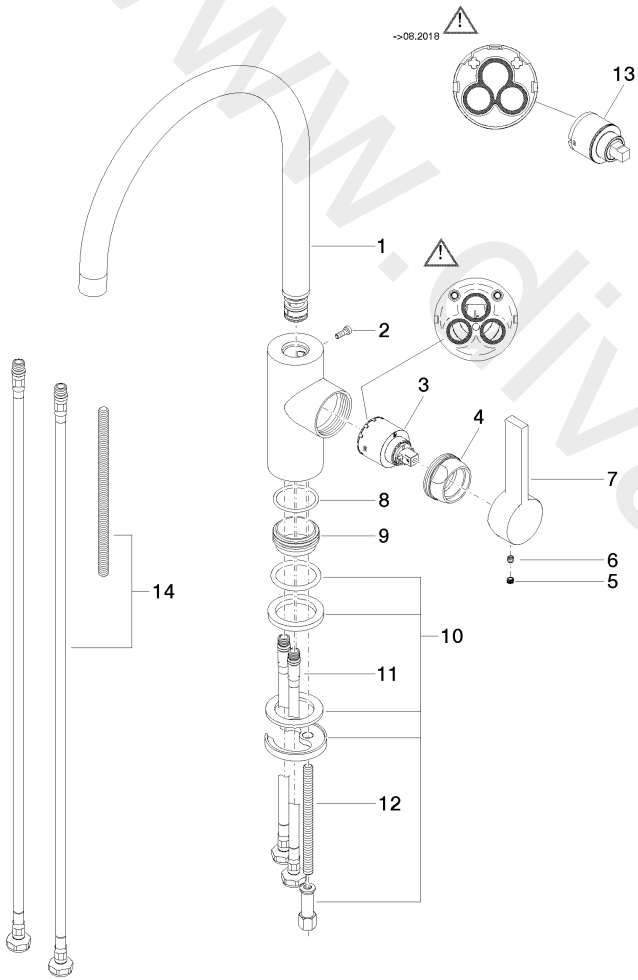

Kitchen - TARA ULTRA  
Single-lever mixer - Brushed Dark Platinum  
Article number: 33 816 875-99  
Date of manufacture from 5/3/2021

Kitchen - TARA ULTRA

Single-lever mixer - Brushed Dark Platinum

Article number: 33 816 875-99

## Spare parts list

Position	Quantity used	Item Number	Spare part	Delivery time
1	1	90 28 22 202 02-99	spout	30
2	1	09 30 30 080 90	screw	2
3	1	90 15 05 061 00 90	cartridge	2
4	1	09 24 04 107-99	nut	30
5	1	09 31 20 109 90	plug	2
6	1	09 31 11 030 90	pin	2
7	1	09 20 79 040-99	handle	30
8	1	09 14 10 119 90	seal	2
9	1	09 28 10 109-07	ring	30
10	1	04 30 11 085 88 90	fixing set	2
11	2	04 30 04 104 00 90	hose	2
12	1	09 31 11 012 90	pin	2
13	1	90 15 05 034 00 90	cartridge	2
14	1	12 803 970 90	extension	60