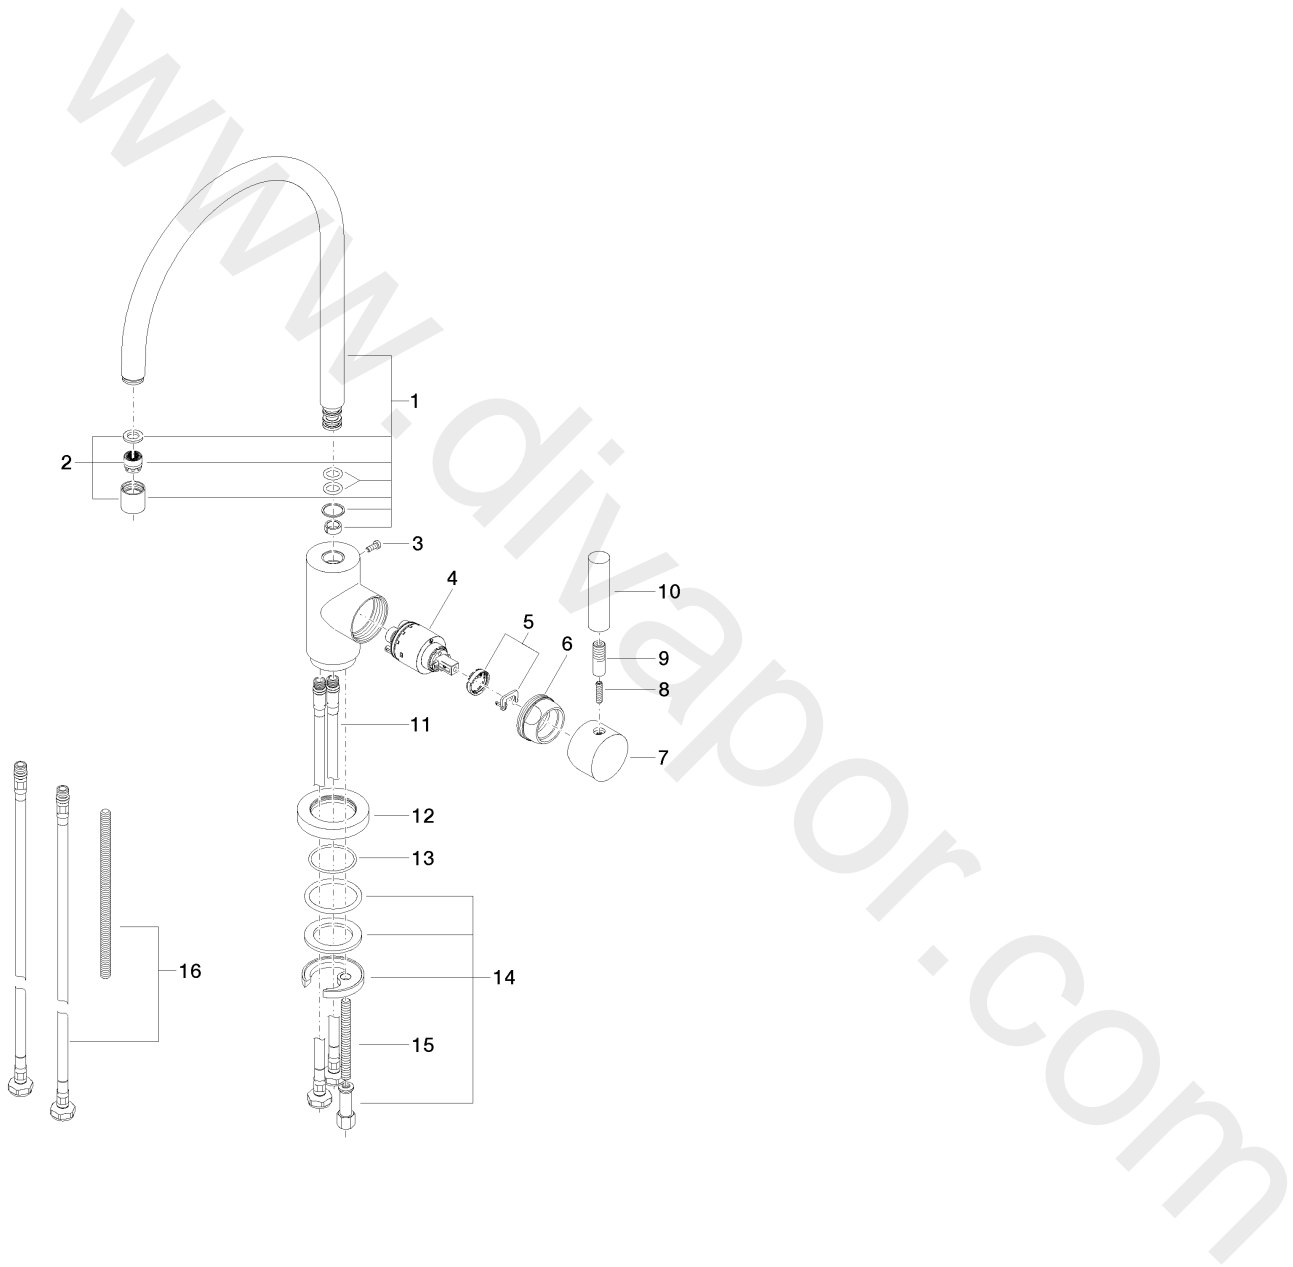

Kitchen - TARA

Single-lever mixer - Brushed Dark Platinum

Article number: 33 815 888-99

Date of manufacture from 9/7/2021

Kitchen - TARA

Single-lever mixer - Brushed Dark Platinum

Article number: 33 815 888-99

Date of manufacture from 9/7/2021

Spare parts list

Position	Quantity used	Item Number	Spare part	Delivery time
1	1	90 28 22 049 02-99	spout	30
2	1	90 23 01 028 03-99	aerator	30
3	1	09 30 30 054 90	screw	2
4	1	90 15 05 063 00 90	cartridge	2
5	1	04 28 10 148 00 90	accessories	2
6	1	09 24 04 107-99	nut	30
7	1	90 20 88 040 00-99	handle	30
8	1	09 31 11 010 90	pin	2
9	1	09 24 04 048-99	nipple	30
10	1	11 170 880-99	handle	30
11	2	04 30 04 104 00 90	hose	2
12	1	09 28 10 055-99	rosette	30
13	1	09 14 10 034 90	seal	2
14	1	04 30 11 038 00 90	fixing set	2
15	1	09 31 11 011 90	pin	2
16	1	12 803 970 90	extension	60