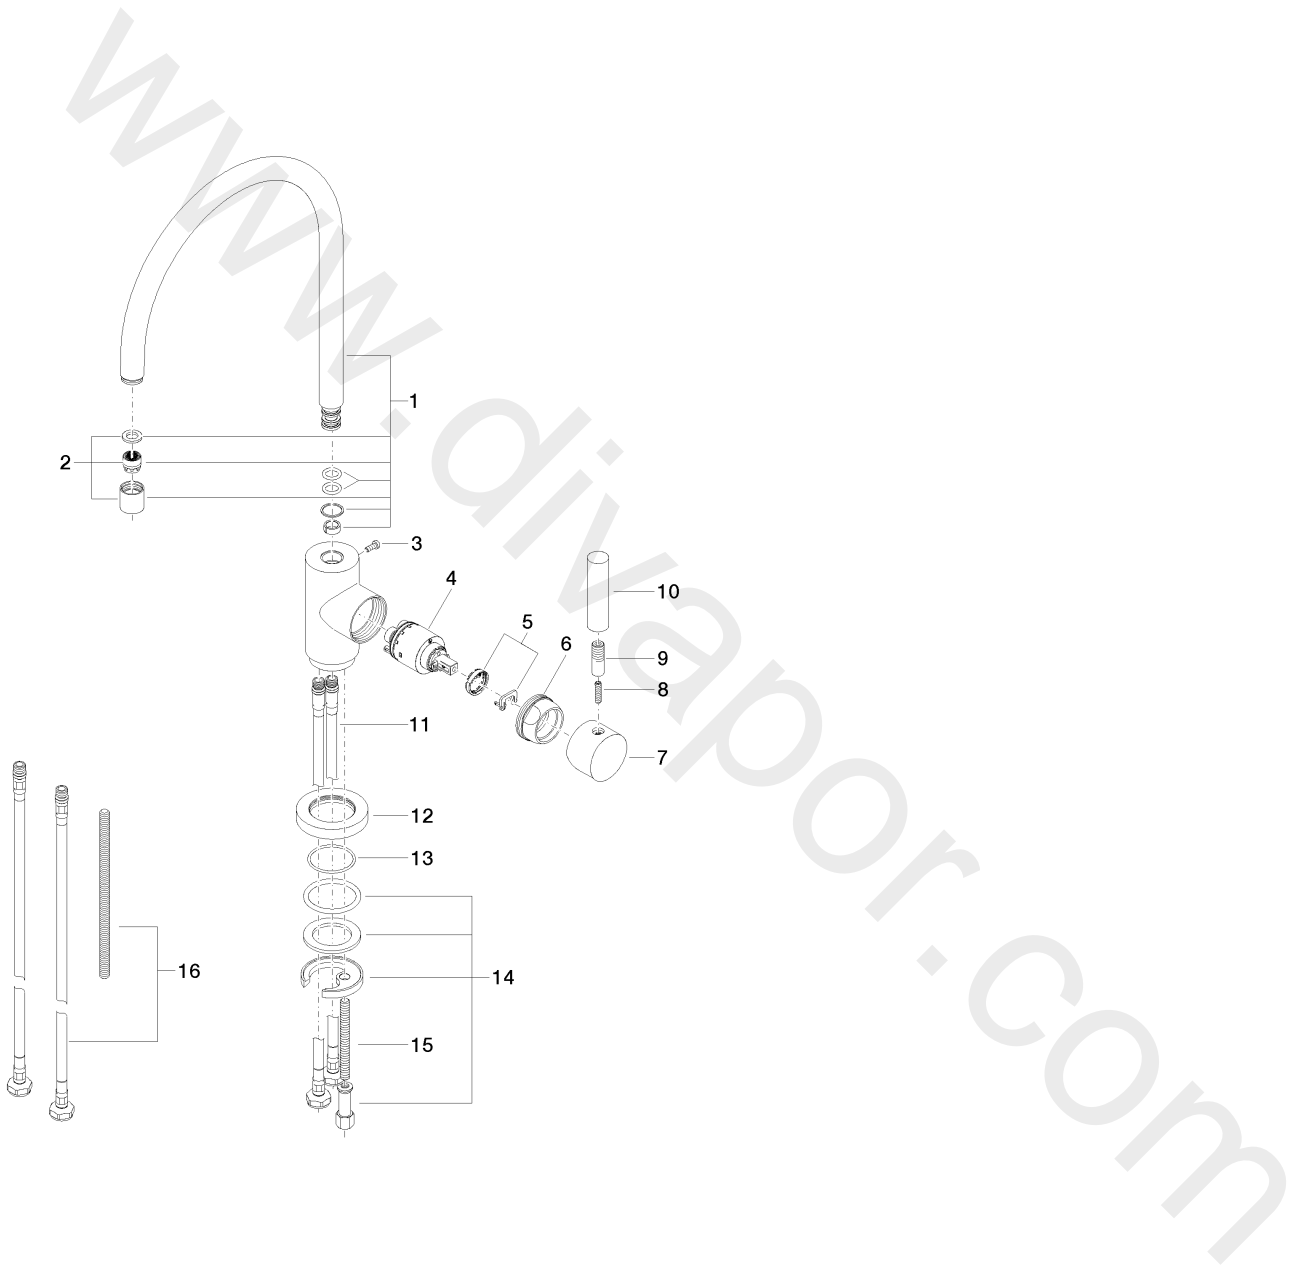

Kitchen - TARA

Single-lever mixer - Platinum

Article number: 33 815 888-08

Date of manufacture from 9/7/2021

Kitchen - TARA

Single-lever mixer - Platinum

Article number: 33 815 888-08

Date of manufacture from 9/7/2021

Spare parts list

Position	Quantity used	Item Number	Spare part	Delivery time
1	1	90 28 22 049 02-08	spout	20
2	1	90 23 01 028 03-08	aerator	20
3	1	09 30 30 054 90	screw	2
4	1	90 15 05 063 00 90	cartridge	2
5	1	04 28 10 148 00 90	accessories	2
6	1	09 24 04 107-08	nut	20
7	1	90 20 88 040 00-08	handle	20
8	1	09 31 11 010 90	pin	2
9	1	09 24 04 048-08	nipple	20
10	1	11 170 880-08	handle	20
11	2	04 30 04 104 00 90	hose	2
12	1	09 28 10 055-08	rosette	20
13	1	09 14 10 034 90	seal	2
14	1	04 30 11 038 00 90	fixing set	2
15	1	09 31 11 011 90	pin	2
16	1	12 803 970 90	extension	60