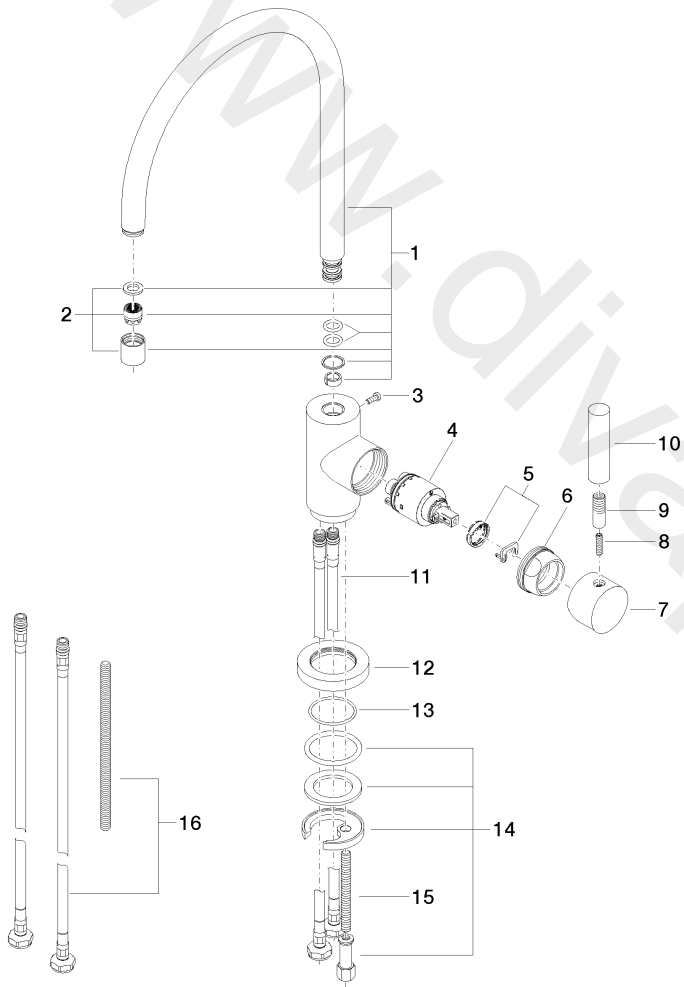

Kitchen - TARA

Single-lever mixer - Brushed Platinum

Article number: 33 815 888-06

Date of manufacture from 9/7/2021

Kitchen - TARA

Single-lever mixer - Brushed Platinum

Article number: 33 815 888-06

Date of manufacture from 9/7/2021

Spare parts list

Position	Quantity used	Item Number	Spare part	Delivery time
1	1	90 28 22 049 02-06	spout	10
2	1	90 23 01 028 03-06	aerator	10
3	1	09 30 30 054 90	screw	2
4	1	90 15 05 063 00 90	cartridge	2
5	1	04 28 10 148 00 90	accessories	2
6	1	09 24 04 107-06	nut	10
7	1	90 20 88 040 00-06	handle	10
8	1	09 31 11 010 90	pin	2
9	1	09 24 04 048-06	nipple	10
10	1	11 170 880-06	handle	10
11	2	04 30 04 104 00 90	hose	2
12	1	09 28 10 055-06	rosette	10
13	1	09 14 10 034 90	seal	2
14	1	04 30 11 038 00 90	fixing set	2
15	1	09 31 11 011 90	pin	2
16	1	12 803 970 90	extension	60