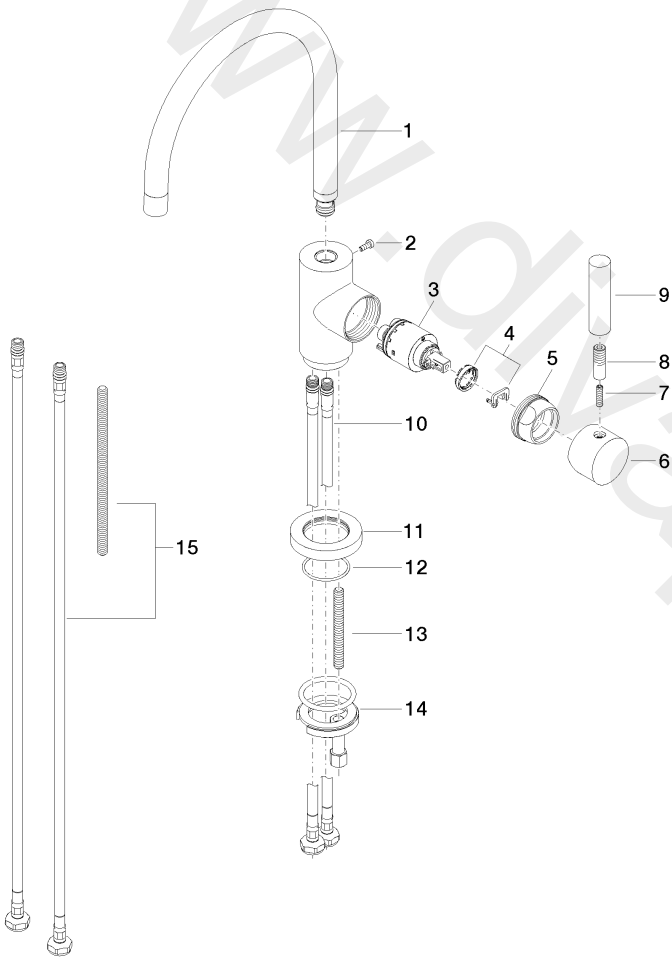

Kitchen - TARA
Single-lever mixer - Brushed Dark Platinum
Article number: 33 800 888-99
Date of manufacture from 9/1/2021

Kitchen - TARA

Single-lever mixer - Brushed Dark Platinum

Article number: 33 800 888-99

Date of manufacture from 9/1/2021

Spare parts list

Position	Quantity used	Item Number	Spare part	Delivery time
1	1	90 28 22 048 02-99	spout	30
2	1	09 30 30 054 90	screw	2
3	1	90 15 05 063 00 90	cartridge	2
4	1	04 28 10 148 00 90	accessories	2
5	1	09 24 04 107-99	nut	30
6	1	90 20 88 040 00-99	handle	30
7	1	09 31 11 010 90	pin	2
8	1	09 24 04 048-99	nipple	30
9	1	11 170 880-99	handle	30
10	2	04 30 04 104 00 90	hose	2
11	1	09 28 10 055-99	rosette	30
12	1	09 14 10 034 90	seal	2
13	1	09 31 11 011 90	pin	2
14	1	04 30 11 038 00 90	fixing set	2
15	1	12 803 970 90	extension	60