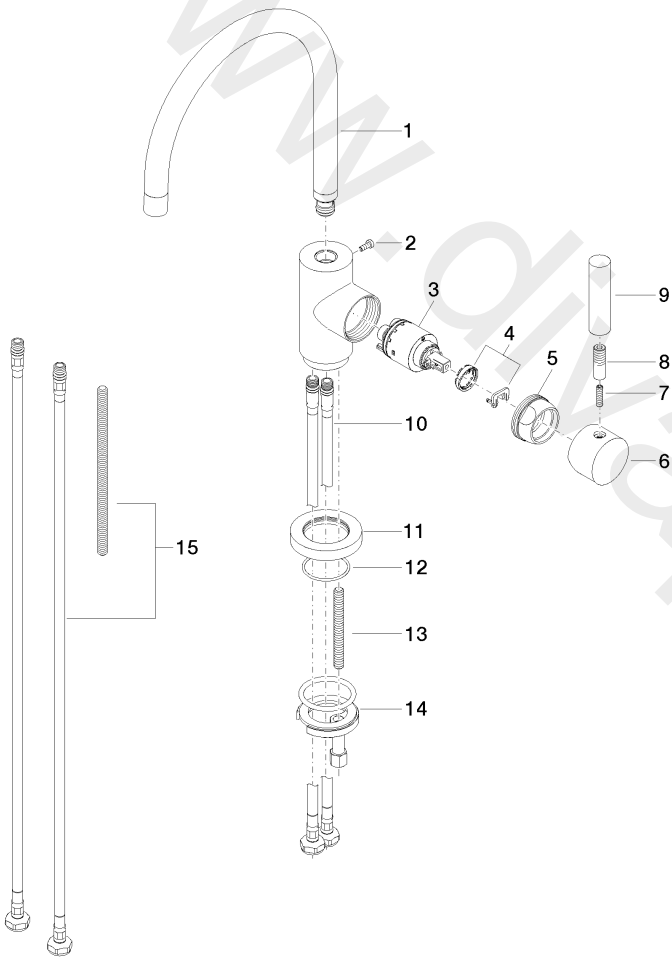

Kitchen - TARA  
Single-lever mixer - Brushed Platinum  
Article number: 33 800 888-06  
Date of manufacture from 9/1/2021

Kitchen - TARA

Single-lever mixer - Brushed Platinum

Article number: 33 800 888-06

## Spare parts list

Position	Quantity used	Item Number	Spare part	Delivery time
1	1	90 28 22 048 02-06	spout	10
2	1	09 30 30 054 90	screw	2
3	1	90 15 05 063 00 90	cartridge	2
4	1	04 28 10 148 00 90	accessories	2
5	1	09 24 04 107-06	nut	10
6	1	90 20 88 040 00-06	handle	10
7	1	09 31 11 010 90	pin	2
8	1	09 24 04 048-06	nipple	10
9	1	11 170 880-06	handle	10
10	2	04 30 04 104 00 90	hose	2
11	1	09 28 10 055-06	rosette	10
12	1	09 14 10 034 90	seal	2
13	1	09 31 11 011 90	pin	2
14	1	04 30 11 038 00 90	fixing set	2
15	1	12 803 970 90	extension	60