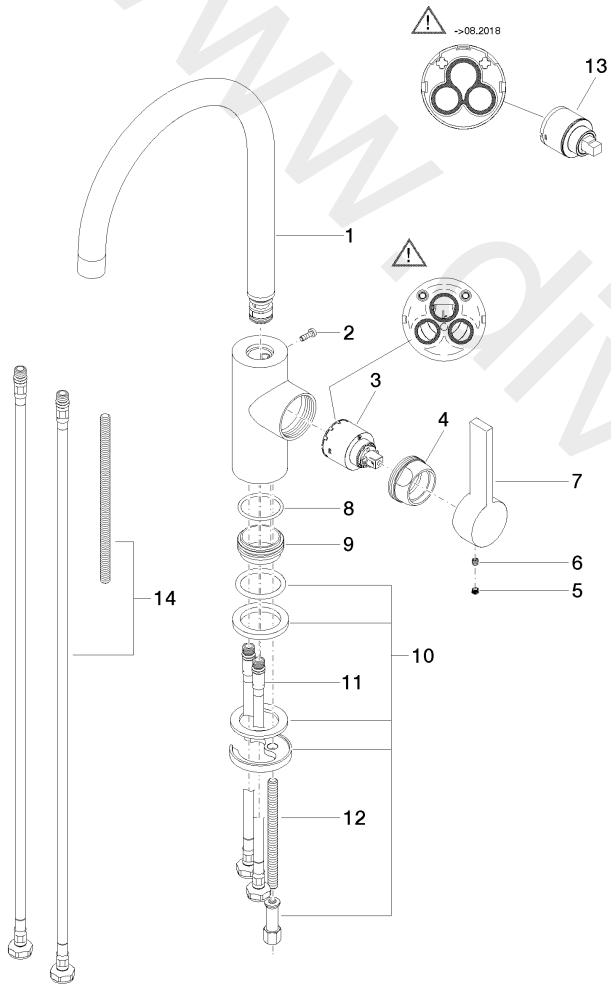

Kitchen - TARA ULTRA
Single-lever mixer - Brushed Dark Platinum
Article number: 33 800 875-99
Date of manufacture from 5/3/2021

Kitchen - TARA ULTRA

Single-lever mixer - Brushed Dark Platinum

Article number: 33 800 875-99

Date of manufacture from 5/3/2021

Spare parts list

Position	Quantity used	Item Number	Spare part	Delivery time
1	1	90 28 22 204 02-99	spout	30
2	1	09 30 30 080 90	screw	2
3	1	90 15 05 061 00 90	cartridge	2
4	1	09 24 04 107-99	nut	30
5	1	09 31 20 109 90	plug	2
6	1	09 31 11 030 90	pin	2
7	1	09 20 79 040-99	handle	30
8	1	09 14 10 119 90	seal	2
9	1	09 28 10 109-07	ring	30
10	1	04 30 11 085 88 90	fixing set	2
11	2	04 30 04 104 00 90	hose	2
12	1	09 31 11 012 90	pin	2
13	1	90 15 05 034 00 90	cartridge	2
14	1	12 803 970 90	extension	60