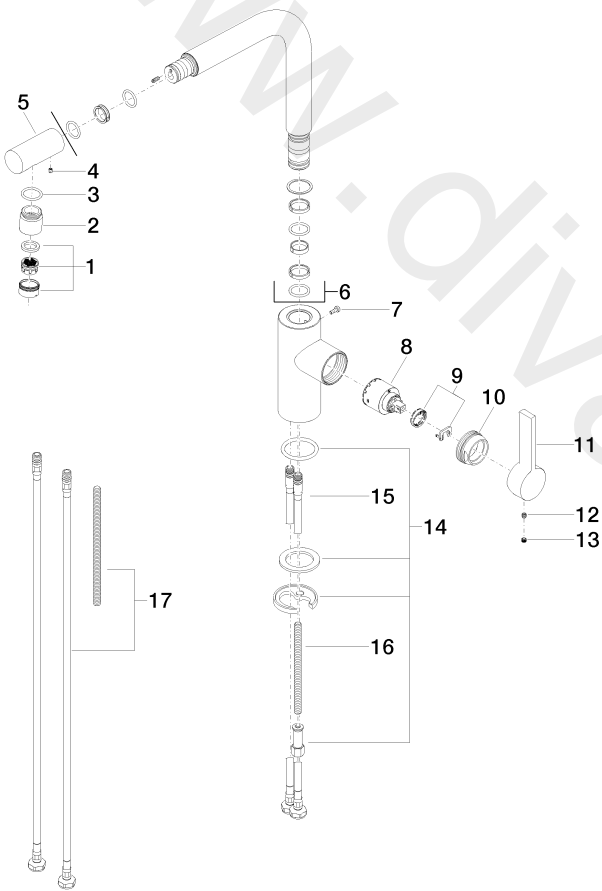

Kitchen - ELIO
Single-lever mixer - Brushed Dark Platinum
Article number: 33 800 790-99
Date of manufacture from 5/5/2021

Kitchen - ELIO

Single-lever mixer - Brushed Dark Platinum

Article number: 33 800 790-99

Date of manufacture from 5/5/2021

Spare parts list

Position	Quantity used	Item Number	Spare part	Delivery time
1	1	90 23 01 026 07-99	aerator	30
2	1	09 24 04 164 10-99	nipple	30
3	1	09 14 10 100 90	seal	2
4	1	09 31 11 044 90	pin	2
5	1	09 24 04 163 10-99	nipple	30
6	1	90 28 22 185 00-99	spout	30
7	1	09 30 30 054 90	screw	2
8	1	90 15 05 061 00 90	cartridge	2
9	1	04 28 10 148 00 90	accessories	2
10	1	09 24 04 141-99	nut	30
11	1	09 20 79 040-99	handle	30
12	1	09 31 11 030 90	pin	2
13	1	09 31 20 109 90	plug	2
14	1	04 30 11 038 75 90	fixing set	2
15	2	04 30 04 104 00 90	hose	2
16	1	09 31 11 091 90	pin	2
17	1	12 803 970 90	extension	60