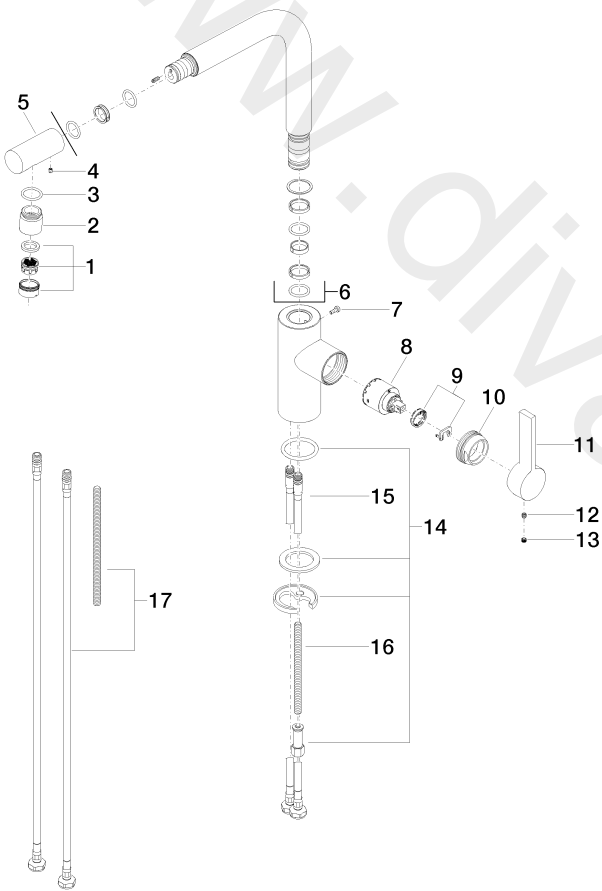

Kitchen - ELIO
Single-lever mixer - Brushed Platinum
Article number: 33 800 790-06
Date of manufacture from 5/5/2021

Kitchen - ELIO

Single-lever mixer - Brushed Platinum

Article number: 33 800 790-06

Date of manufacture from 5/5/2021

Spare parts list

Position	Quantity used	Item Number	Spare part	Delivery time
1	1	90 23 01 026 07-06	aerator	10
2	1	09 24 04 164 10-06	nipple	10
3	1	09 14 10 100 90	seal	2
4	1	09 31 11 044 90	pin	2
5	1	09 24 04 163 10-06	nipple	10
6	1	90 28 22 185 00-06	spout	10
7	1	09 30 30 054 90	screw	2
8	1	90 15 05 061 00 90	cartridge	2
9	1	04 28 10 148 00 90	accessories	2
10	1	09 24 04 141-06	nut	10
11	1	09 20 79 040-06	handle	10
12	1	09 31 11 030 90	pin	2
13	1	09 31 20 109 90	plug	2
14	1	04 30 11 038 75 90	fixing set	2
15	2	04 30 04 104 00 90	hose	2
16	1	09 31 11 091 90	pin	2
17	1	12 803 970 90	extension	60