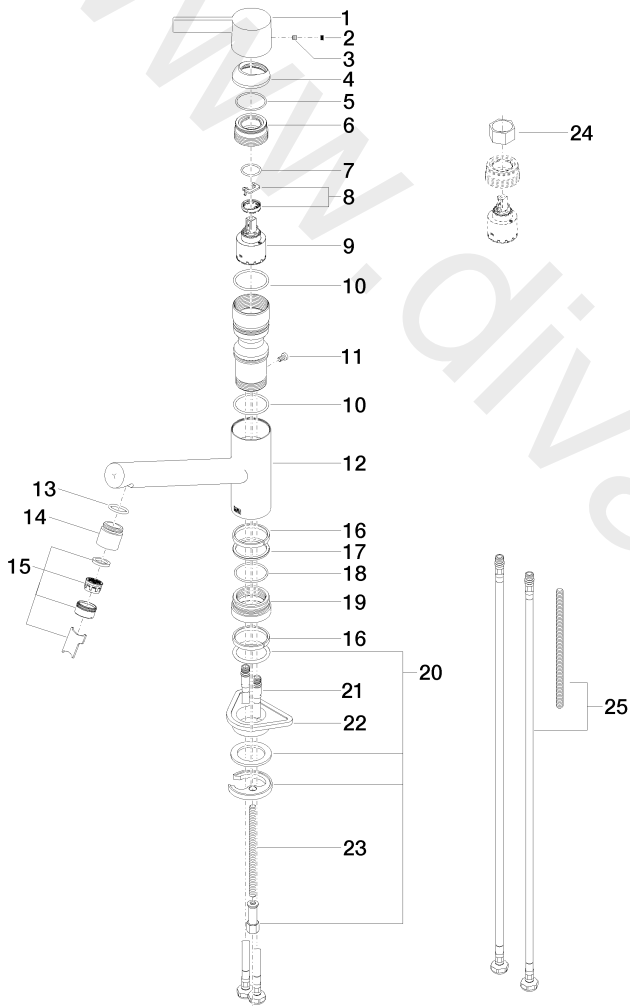

Kitchen - ENO

Single-lever mixer - Brushed Platinum

Article number: 33 800 760-06

Date of manufacture from 5/6/2021

Kitchen - ENO

Single-lever mixer - Brushed Platinum

Article number: 33 800 760-06

Date of manufacture from 5/6/2021

Spare parts list

Position	Quantity used	Item Number	Spare part	Delivery time
1	1	09 20 76 001-06	handle	10
2	1	09 31 20 109 90	plug	2
3	1	09 31 11 030 90	pin	2
4	1	09 28 30 012-06	cover	10
5	1	09 14 10 102 90	seal	2
6	1	09 24 04 270 90	nut	2
7	1	09 14 10 031 90	seal	2
8	1	04 28 10 148 00 90	accessories	2
9	1	90 15 05 064 00 90	cartridge	2
10	1	09 14 10 038 90	seal	2
11	1	09 30 30 112 90	screw	2
12	1	09 19 76 002-06	sleeve	10
13	1	09 14 10 100 90	seal	2
14	1	09 24 04 164 10-06	nipple	10
15	1	90 23 01 026 07-06	aerator	10
16	2	09 14 15 029 90	ring	2
17	1	09 28 10 144 90	ring	2
18	1	09 14 10 034 90	seal	2
19	1	09 27 76 001-06	rosette	10
20	1	04 30 11 038 75 90	fixing set	2
21	2	04 30 04 104 00 90	hose	2
22	1	09 18 40 090 90	sleeve	2
23	1	09 31 11 091 90	pin	2
24	1	09 30 09 031 90	key	2
25	1	12 803 970 90	extension	60