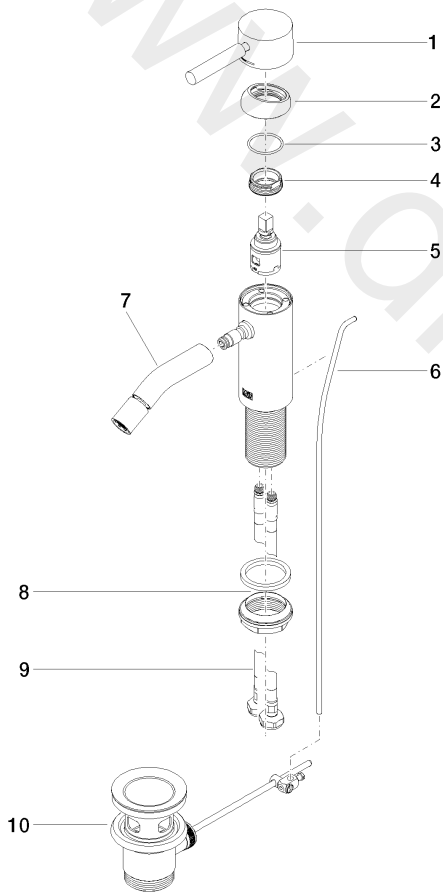

Bidet - META

Single-lever bidet mixer with pop-up waste

Article number: 33 600 660-33

Bidet - META

Single-lever bidet mixer with pop-up waste

Article number: 33 600 660-33

Spare parts list

Position	Quantity used	Item Number	Spare part	Delivery time
1	1	90 20 66 002 00-33	handle	30
2	1	09 28 30 041-33	cover	30
3	1	09 14 10 091 90	seal	2
4	1	09 24 04 266 90	nut	2
5	1	90 15 05 042 00 90	cartridge	2
6	1	09 31 09 110-33	pull-rod	30
7	1	90 11 06 209 00-33	spout	30
8	1	04 23 10 044 07 90	fixing set	2
9	2	04 30 04 101 00 90	hose	2
10	1	04 11 01 001 00-33	pop-up waste	30