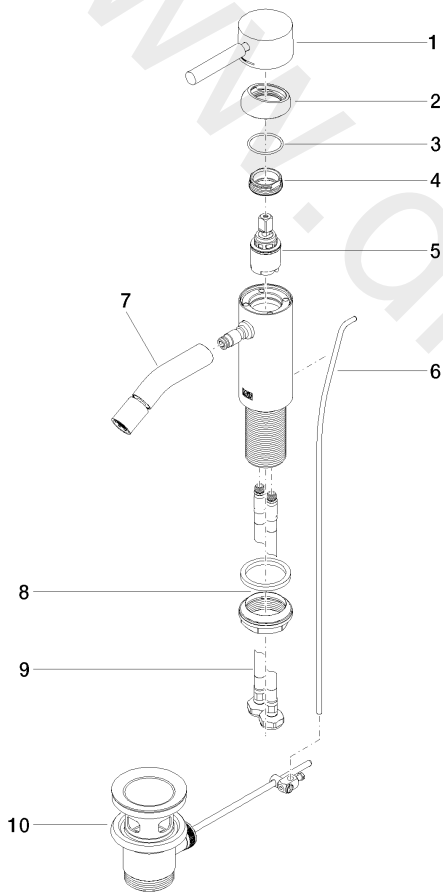

Bidet - META

Single-lever bidet mixer with pop-up waste

Article number: 33 600 660-33

## Bidet - META

Single-lever bidet mixer with pop-up waste

Article number: 33 600 660-33

### Spare parts list

Position	Quantity used	Item Number	Spare part	Delivery time
1	1	90 20 66 002 00-33	handle	30
2	1	09 28 30 041-33	cover	30
3	1	09 14 10 091 90	seal	2
4	1	09 24 04 266 90	nut	2
5	1	90 15 05 044 00 90	cartridge	2
6	1	09 31 09 110-33	pull-rod	30
7	1	90 11 06 209 00-33	spout	30
8	1	04 23 10 044 07 90	fixing set	2
9	2	04 30 04 101 00 90	hose	2
10	1	04 11 01 001 00-33	pop-up waste	30