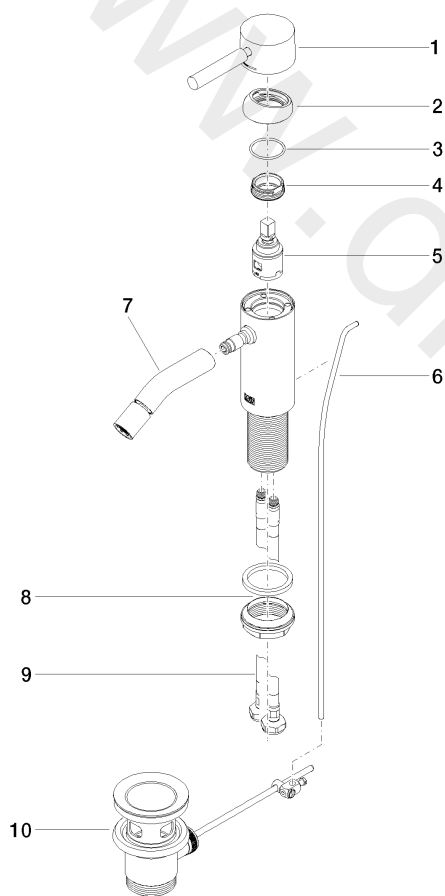

Bidet - META

Single-lever bidet mixer with pop-up waste

Article number: 33 600 660-06

Bidet - META

Single-lever bidet mixer with pop-up waste

Article number: 33 600 660-06

Spare parts list

Position	Quantity used	Item Number	Spare part	Delivery time
1	1	90 20 66 002 00-06	handle	10
2	1	09 28 30 041-06	cover	10
3	1	09 14 10 091 90	seal	2
4	1	09 24 04 266 90	nut	2
5	1	90 15 05 042 00 90	cartridge	2
6	1	09 31 09 110-06	pull-rod	10
7	1	90 11 06 209 00-06	spout	10
8	1	04 23 10 044 07 90	fixing set	2
9	2	04 30 04 101 00 90	hose	2
10	1	04 11 01 001 00-06	pop-up waste	2