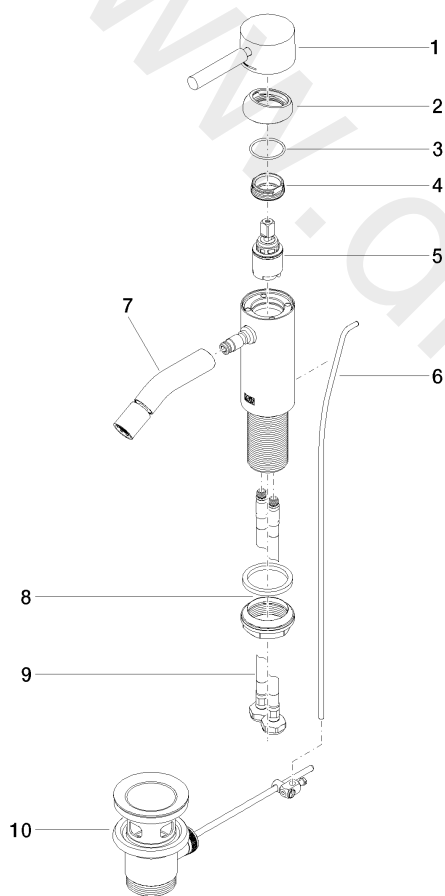

Bidet - META

Single-lever bidet mixer with pop-up waste

Article number: 33 600 660-06

Bidet - META

Single-lever bidet mixer with pop-up waste

Article number: 33 600 660-06

Spare parts list

Position	Quantity used	Item Number	Spare part	Delivery time
1	1	90 20 66 002 00-06	handle	10
2	1	09 28 30 041-06	cover	10
3	1	09 14 10 091 90	seal	2
4	1	09 24 04 266 90	nut	2
5	1	90 15 05 044 00 90	cartridge	2
6	1	09 31 09 110-06	pull-rod	10
7	1	90 11 06 209 00-06	spout	10
8	1	04 23 10 044 07 90	fixing set	2
9	2	04 30 04 101 00 90	hose	2
10	1	04 11 01 001 00-06	pop-up waste	2