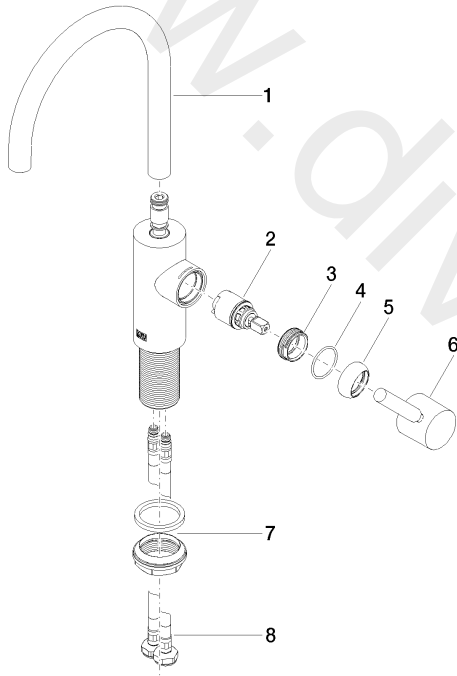

Washbasin - META

Single-lever basin mixer without pop-up waste

Article number: 33 565 661-33

Washbasin - META

Single-lever basin mixer without pop-up waste

Article number: 33 565 661-33

Spare parts list

Position	Quantity used	Item Number	Spare part	Delivery time
1	1	90 28 22 350 00-33	spout	30
2	1	90 15 05 044 00 90	cartridge	2
3	1	09 24 04 266 90	nut	2
4	1	09 14 10 091 90	seal	2
5	1	09 28 30 041-33	cover	30
6	1	90 20 66 003 00-33	handle	30
7	1	04 23 10 044 07 90	fixing set	2
8	2	04 30 04 100 00 90	hose	2