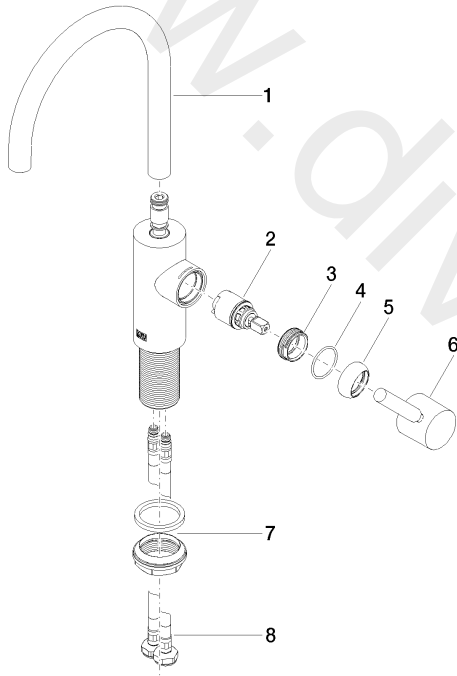

Washbasin - META

Single-lever basin mixer without pop-up waste

Article number: 33 565 661-06

Washbasin - META

Single-lever basin mixer without pop-up waste

Article number: 33 565 661-06

Spare parts list

Position	Quantity used	Item Number	Spare part	Delivery time
1	1	90 28 22 350 00-06	spout	10
2	1	90 15 05 044 00 90	cartridge	2
3	1	09 24 04 266 90	nut	2
4	1	09 14 10 091 90	seal	2
5	1	09 28 30 041-06	cover	10
6	1	90 20 66 003 00-06	handle	10
7	1	04 23 10 044 07 90	fixing set	2
8	2	04 30 04 100 00 90	hose	2