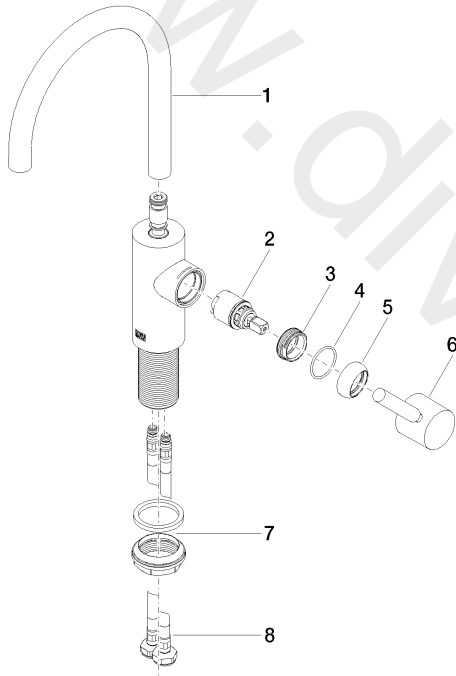

Sink - META  
Single-lever lavatory mixer without drain - Chrome  
Article number: 33 565 661-00 0010

## Sink - META

Single-lever lavatory mixer without drain - Chrome

Article number: 33 565 661-00 0010

### Spare parts list

Position	Number of units	Item Number	Spare part	Lead time
1	1	90 28 22 350 01-00	spout	10
2	1	90 15 05 044 00 90	cartridge	2
3	1	09 24 04 266 90	nut	2
4	1	09 14 10 091 90	seal	2
5	1	09 28 30 021-00	cover	10
6	1	90 20 66 003 00-00	handle	10
7	1	04 23 10 044 07 90	fixing set	2
8	2	04 30 04 102 00 90	Flexible supply line 3/8" -	2