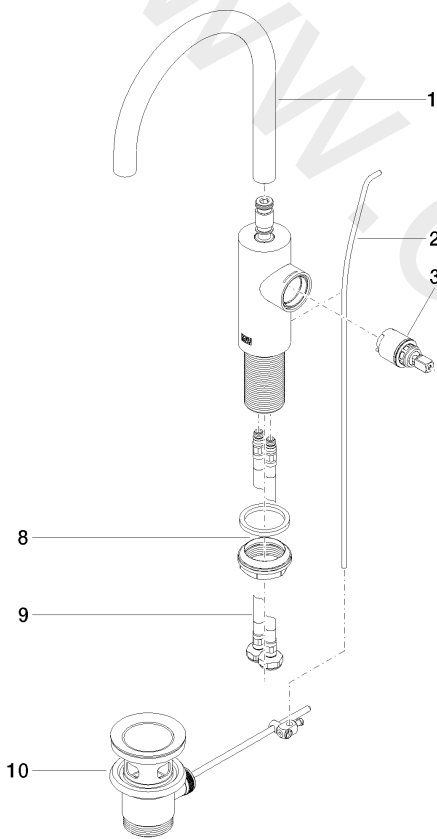

Washbasin - META

Single-lever basin mixer with pop-up waste

Article number: 33 560 661-33

## Washbasin - META

Single-lever basin mixer with pop-up waste

Article number: 33 560 661-33

### Spare parts list

Position	Quantity used	Item Number	Spare part	Delivery time
1	1	90 28 22 350 00-33	spout	30
2	1	09 31 09 110-33	pull-rod	30
3	1	90 15 05 044 00 90	cartridge	2
4	1	09 24 04 266 90	nut	2
5	1	09 14 10 091 90	seal	2
6	1	09 28 30 021-33	cover	30
7	1	90 20 66 003 00-33	handle	30
8	1	04 23 10 044 07 90	fixing set	2
9	2	04 30 04 100 00 90	hose	2
10	1	04 11 01 001 00-33	pop-up waste	30