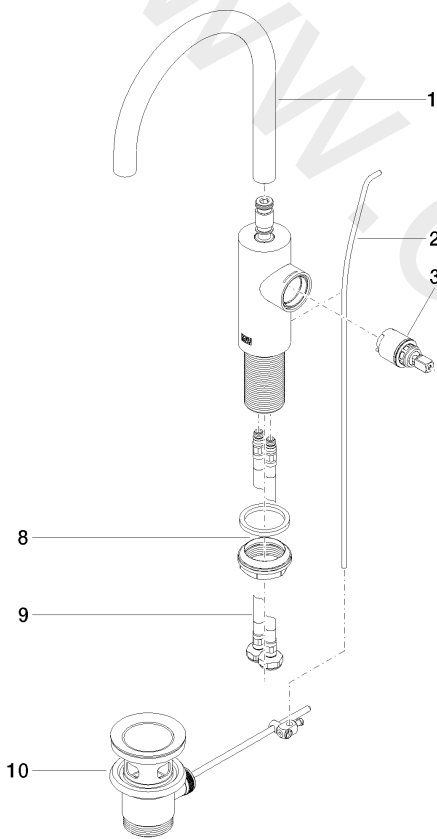

Washbasin - META

Single-lever basin mixer with pop-up waste

Article number: 33 560 661-06

Washbasin - META

Single-lever basin mixer with pop-up waste

Article number: 33 560 661-06

Spare parts list

Position	Quantity used	Item Number	Spare part	Delivery time
1	1	90 28 22 350 00-06	spout	10
2	1	09 31 09 110-06	pull-rod	10
3	1	90 15 05 044 00 90	cartridge	2
4	1	09 24 04 266 90	nut	2
5	1	09 14 10 091 90	seal	2
6	1	09 28 30 021-06	cover	10
7	1	90 20 66 003 00-06	handle	10
8	1	04 23 10 044 07 90	fixing set	2
9	2	04 30 04 100 00 90	hose	2
10	1	04 11 01 001 00-06	pop-up waste	2