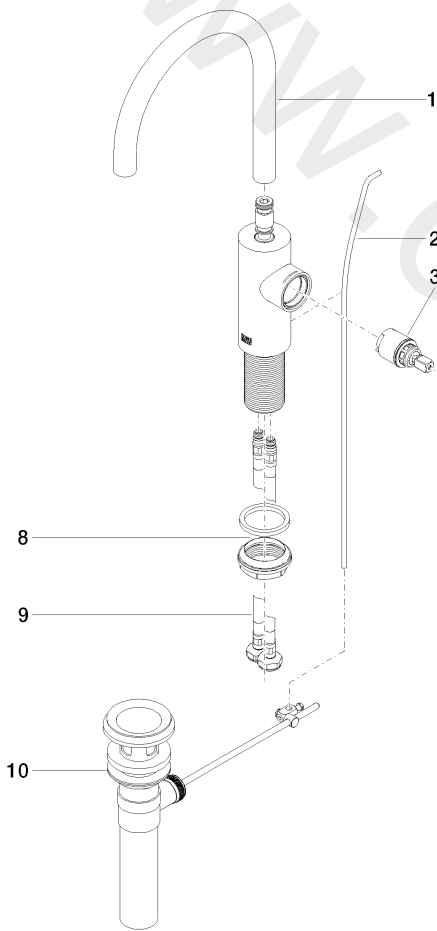

Sink - META

Single-lever lavatory mixer with drain - Chrome

Article number: 33 560 661-00 0010

Sink - META

Single-lever lavatory mixer with drain - Chrome

Article number: 33 560 661-00 0010

Spare parts list

Position	Number of units	Item Number	Spare part	Lead time
1	1	90 28 22 350 01-00	spout	10
2	1	09 31 09 110-00	pull-rod	10
3	1	90 15 05 044 00 90	cartridge	2
4	1	09 24 04 266 90	nut	2
5	1	09 14 10 091 90	seal	2
6	1	09 28 30 021-00	cover	10
7	1	90 20 66 003 00-00	handle	10
8	1	04 23 10 044 07 90	fixing set	2
9	2	04 30 04 100 00 90	hose	2
10	1	04 11 01 023 00-00	Drain US 1 1/4" - Chrome	2