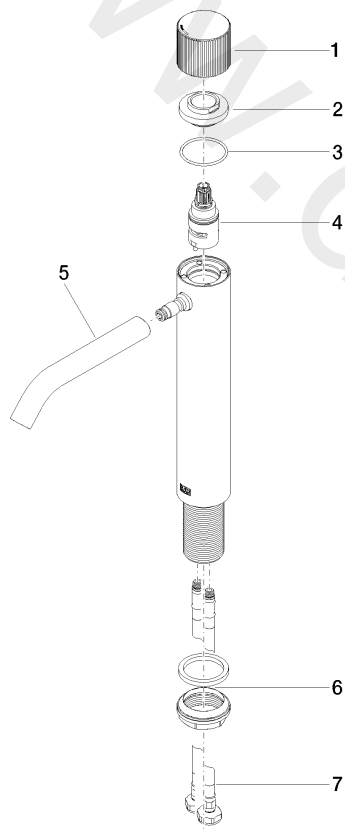

Washbasin - META

META PURE Single-lever basin mixer with raised base without pop-up waste

Article number: 33 539 664-33

## Washbasin - META

META PURE Single-lever basin mixer with raised base without pop-up waste

Article number: 33 539 664-33

### Spare parts list

| Position | Quantity used | Item Number        | Spare part | Delivery time |
|----------|---------------|--------------------|------------|---------------|
| 1        | 1             | 09 20 66 019-33    | handle     | -             |
| 2        | 1             | 09 24 04 340-33    | nut        | 60            |
| 3        | 1             | 09 14 10 034 90    | seal       | 2             |
| 4        | 1             | 90 90 03 169 00 90 | top        | 2             |
| 5        | 1             | 90 11 06 208 00-33 | spout      | 30            |
| 6        | 1             | 04 23 10 044 07 90 | fixing set | 2             |
| 7        | 2             | 04 30 04 101 00 90 | hose       | 2             |