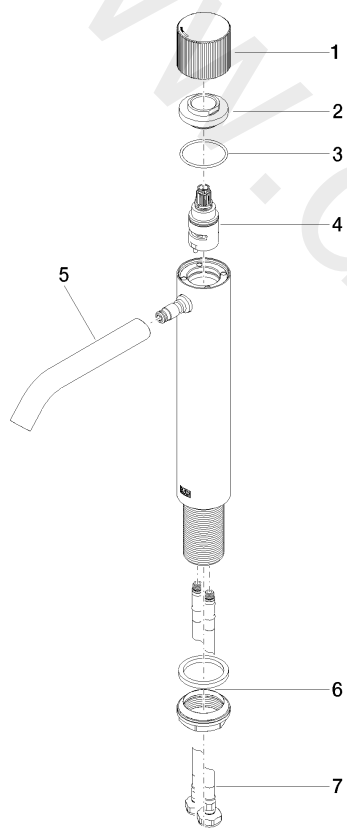

Washbasin - META

META PURE Single-lever basin mixer with raised base without pop-up waste

Article number: 33 539 664-06

## Washbasin - META

META PURE Single-lever basin mixer with raised base without pop-up waste

Article number: 33 539 664-06

### Spare parts list

| Position | Quantity used | Item Number        | Spare part | Delivery time |
|----------|---------------|--------------------|------------|---------------|
| 1        | 1             | 09 20 66 019-06    | handle     | 10            |
| 2        | 1             | 09 24 04 340-06    | nut        | 10            |
| 3        | 1             | 09 14 10 034 90    | seal       | 2             |
| 4        | 1             | 90 90 03 169 00 90 | top        | 2             |
| 5        | 1             | 90 11 06 208 00-06 | spout      | 10            |
| 6        | 1             | 04 23 10 044 07 90 | fixing set | 2             |
| 7        | 2             | 04 30 04 101 00 90 | hose       | 2             |