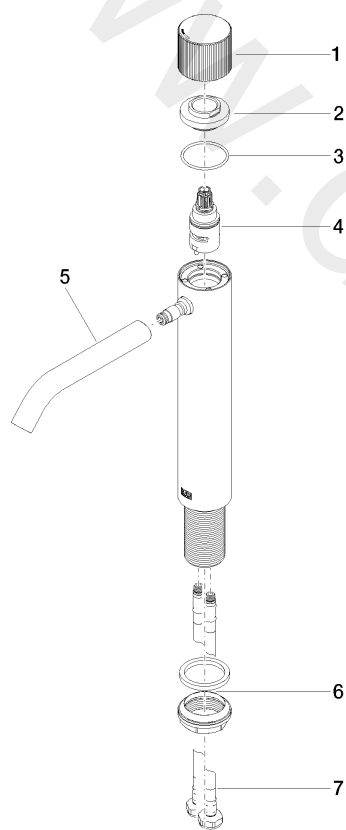

Sink - META

META PURE Single-lever lavatory mixer with extended shank without drain - Chrome

Article number: 33 539 664-00 0010

Sink - META

META PURE Single-lever lavatory mixer with extended shank without drain - Chrome

Article number: 33 539 664-00 0010

Spare parts list

Position	Number of units	Item Number	Spare part	Lead time
1	1	09 20 66 019-00	handle	10
2	1	09 24 04 340-00	nut	60
3	1	09 14 10 034 90	seal	2
4	1	90 90 03 169 00 90	top	2
5	1	90 11 06 208 01-00	spout	10
6	1	04 23 10 044 07 90	fixing set	2
7	2	04 30 04 103 00 90	hose	2