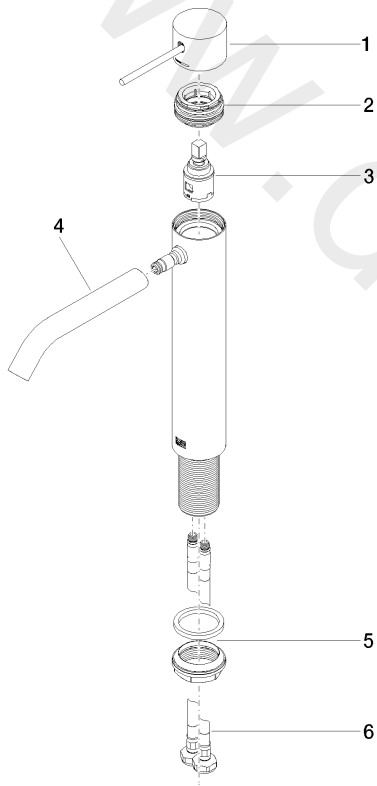

Washbasin - META

META SLIM Single-lever basin mixer with raised base without pop-up waste

Article number: 33 539 662-33

Washbasin - META

META SLIM Single-lever basin mixer with raised base without pop-up waste

Article number: 33 539 662-33

Spare parts list

Position	Quantity used	Item Number	Spare part	Delivery time
1	1	90 20 66 020 00-33	handle	30
2	1	90 24 04 536 00 90	threaded connector	60
3	1	90 15 05 042 00 90	cartridge	2
4	1	90 11 06 208 00-33	spout	30
5	1	04 23 10 044 07 90	fixing set	2
6	2	04 30 04 101 00 90	hose	2