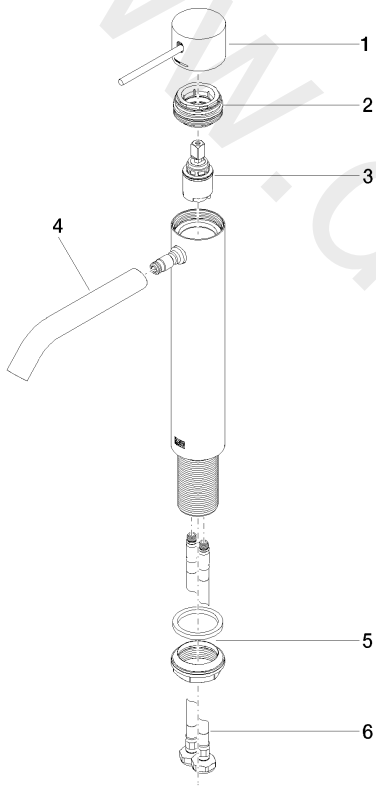

Washbasin - META

META SLIM Single-lever basin mixer with raised base without pop-up waste

Article number: 33 539 662-33

Washbasin - META

META SLIM Single-lever basin mixer with raised base without pop-up waste

Article number: 33 539 662-33

Spare parts list

Position	Quantity used	Item Number	Spare part	Delivery time
1	1	90 20 66 020 00-33	handle	30
2	1	90 24 04 536 00 90	threaded connector	60
3	1	90 15 05 044 00 90	cartridge	2
4	1	90 11 06 208 00-33	spout	30
5	1	04 23 10 044 07 90	fixing set	2
6	2	04 30 04 101 00 90	hose	2