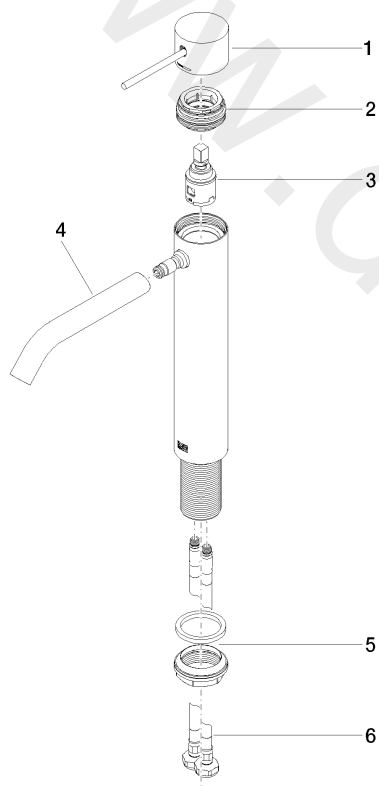

Washbasin - META

META SLIM Single-lever basin mixer with raised base without pop-up waste

Article number: 33 539 662-06

## Washbasin - META

META SLIM Single-lever basin mixer with raised base without pop-up waste

Article number: 33 539 662-06

### Spare parts list

Position	Quantity used	Item Number	Spare part	Delivery time
1	1	90 20 66 020 00-06	handle	10
2	1	90 24 04 536 00 90	threaded connector	60
3	1	90 15 05 042 00 90	cartridge	2
4	1	90 11 06 208 00-06	spout	10
5	1	04 23 10 044 07 90	fixing set	2
6	2	04 30 04 101 00 90	hose	2