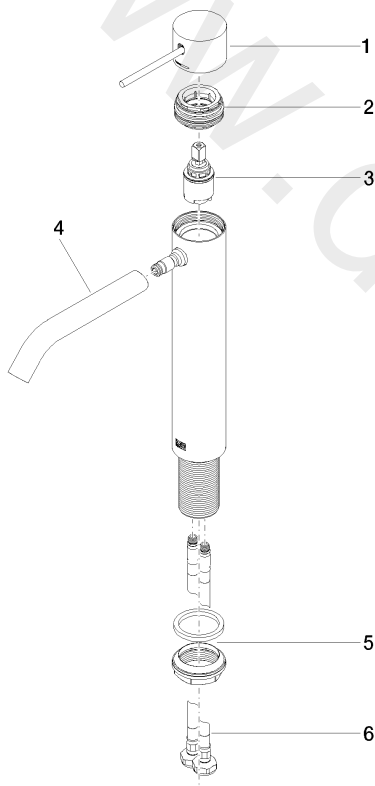

Washbasin - META

META SLIM Single-lever basin mixer with raised base without pop-up waste

Article number: 33 539 662-06

## Washbasin - META

META SLIM Single-lever basin mixer with raised base without pop-up waste

Article number: 33 539 662-06

### Spare parts list

Position	Quantity used	Item Number	Spare part	Delivery time
1	1	90 20 66 020 00-06	handle	10
2	1	90 24 04 536 00 90	threaded connector	60
3	1	90 15 05 044 00 90	cartridge	2
4	1	90 11 06 208 00-06	spout	10
5	1	04 23 10 044 07 90	fixing set	2
6	2	04 30 04 101 00 90	hose	2