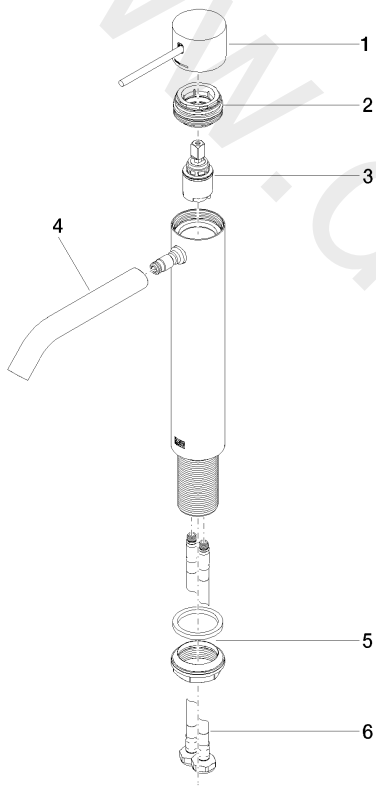

Sink - META

META SLIM Single-lever lavatory mixer with extended shank without drain - Chrome

Article number: 33 539 662-00 0010

Date of manufacture from 1/23/2020

Sink - META

META SLIM Single-lever lavatory mixer with extended shank without drain - Chrome

Article number: 33 539 662-00 0010

Date of manufacture from 1/23/2020

Spare parts list

Position	Number of units	Item Number	Spare part	Lead time
1	1	90 20 66 020 00-00	handle	10
2	1	90 24 04 536 00 90	threaded connector	60
3	1	90 15 05 044 00 90	cartridge	2
4	1	90 11 06 208 01-00	spout	10
5	1	04 23 10 044 07 90	fixing set	2
6	1	04 30 04 103 00 90	hose	2