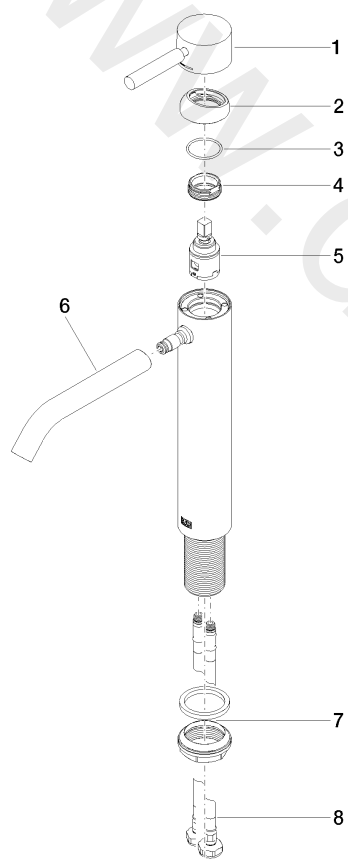

Washbasin - META

Single-lever basin mixer with raised base without pop-up waste

Article number: 33 539 660-33

## Washbasin - META

Single-lever basin mixer with raised base without pop-up waste

Article number: 33 539 660-33

### Spare parts list

Position	Quantity used	Item Number	Spare part	Delivery time
1	1	90 20 66 002 00-33	handle	30
2	1	09 28 30 041-33	cover	30
3	1	09 14 10 091 90	seal	2
4	1	09 24 04 266 90	nut	2
5	1	90 15 05 042 00 90	cartridge	2
6	1	90 11 06 208 00-33	spout	30
7	1	04 23 10 044 07 90	fixing set	2
8	2	04 30 04 101 00 90	hose	2