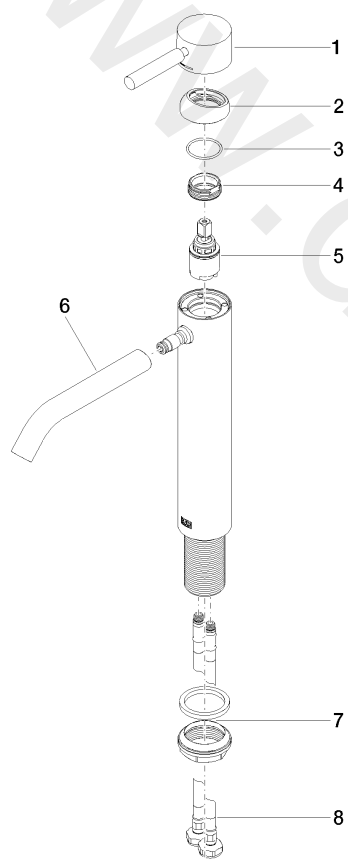

Washbasin - META

Single-lever basin mixer with raised base without pop-up waste

Article number: 33 539 660-33

Washbasin - META

Single-lever basin mixer with raised base without pop-up waste

Article number: 33 539 660-33

Spare parts list

Position	Quantity used	Item Number	Spare part	Delivery time
1	1	90 20 66 002 00-33	handle	30
2	1	09 28 30 041-33	cover	30
3	1	09 14 10 091 90	seal	2
4	1	09 24 04 266 90	nut	2
5	1	90 15 05 044 00 90	cartridge	2
6	1	90 11 06 208 00-33	spout	30
7	1	04 23 10 044 07 90	fixing set	2
8	2	04 30 04 101 00 90	hose	2