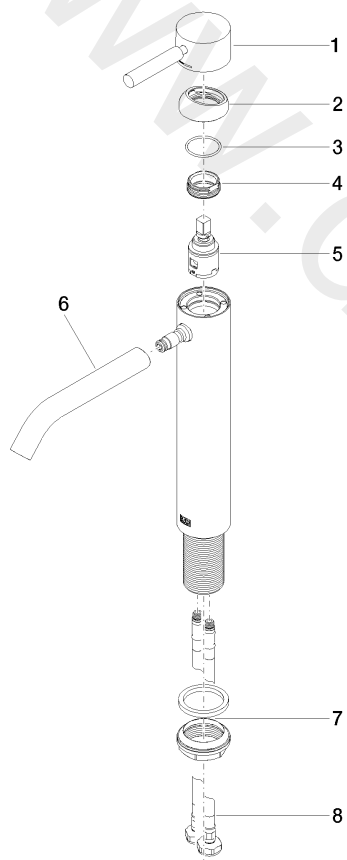

Washbasin - META

Single-lever basin mixer with raised base without pop-up waste

Article number: 33 539 660-06

## Washbasin - META

Single-lever basin mixer with raised base without pop-up waste

Article number: 33 539 660-06

### Spare parts list

Position	Quantity used	Item Number	Spare part	Delivery time
1	1	90 20 66 002 00-06	handle	10
2	1	09 28 30 041-06	cover	10
3	1	09 14 10 091 90	seal	2
4	1	09 24 04 266 90	nut	2
5	1	90 15 05 042 00 90	cartridge	2
6	1	90 11 06 208 00-06	spout	10
7	1	04 23 10 044 07 90	fixing set	2
8	2	04 30 04 101 00 90	hose	2