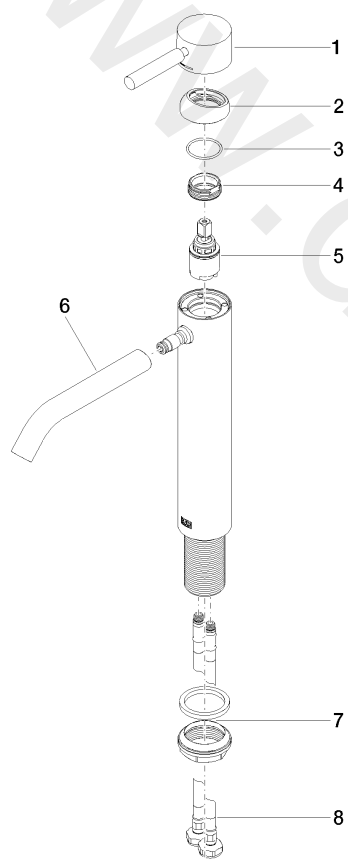

Washbasin - META

Single-lever basin mixer with raised base without pop-up waste

Article number: 33 539 660-06

Washbasin - META

Single-lever basin mixer with raised base without pop-up waste

Article number: 33 539 660-06

Spare parts list

Position	Quantity used	Item Number	Spare part	Delivery time
1	1	90 20 66 002 00-06	handle	10
2	1	09 28 30 041-06	cover	10
3	1	09 14 10 091 90	seal	2
4	1	09 24 04 266 90	nut	2
5	1	90 15 05 044 00 90	cartridge	2
6	1	90 11 06 208 00-06	spout	10
7	1	04 23 10 044 07 90	fixing set	2
8	2	04 30 04 101 00 90	hose	2