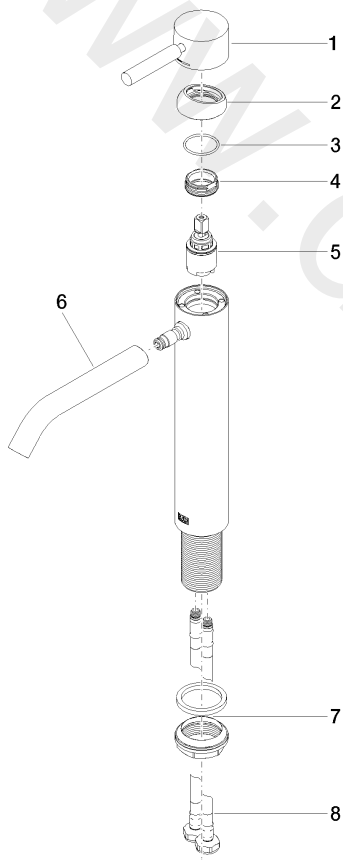

Sink - META

Single-lever lavatory mixer with extended shank without drain - Chrome

Article number: 33 539 660-00 0010

Date of manufacture from 1/23/2020

Sink - META

Single-lever lavatory mixer with extended shank without drain - Chrome

Article number: 33 539 660-00 0010

Date of manufacture from 1/23/2020

Spare parts list

Position	Number of units	Item Number	Spare part	Lead time
1	1	90 20 66 002 00-00	handle	10
2	1	09 28 30 041-00	cover	10
3	1	09 14 10 091 90	seal	2
4	1	09 24 04 266 90	nut	2
5	1	90 15 05 044 00 90	cartridge	2
6	1	90 11 06 208 01-00	spout	10
7	1	04 23 10 044 07 90	fixing set	2
8	2	04 30 04 103 00 90	hose	2