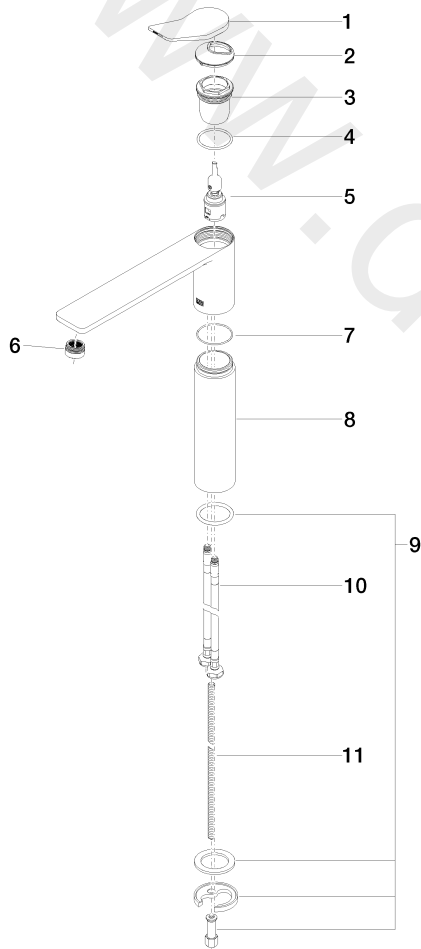

Washbasin - LISSÉ

Single-lever basin mixer with raised base without pop-up waste

Article number: 33 537 845-33

Washbasin - LISSÉ

Single-lever basin mixer with raised base without pop-up waste

Article number: 33 537 845-33

Spare parts list

Position	Quantity used	Item Number	Spare part	Delivery time
1	1	90 20 84 020 00-33	handle	30
2	1	09 28 30 034 90	cover	2
3	1	09 23 10 123 90	nut	2
4	1	09 14 10 038 90	seal	2
5	1	90 15 05 042 01 90	cartridge	2
6	1	90 23 01 161 01-33	aerator	30
7	1	09 14 10 108 90	seal	2
8	1	09 28 22 306-33	sleeve	30
9	1	04 30 11 038 75 90	fixing set	2
10	2	04 30 04 101 00 90	hose	2
11	1	09 31 11 095 90	pin	2