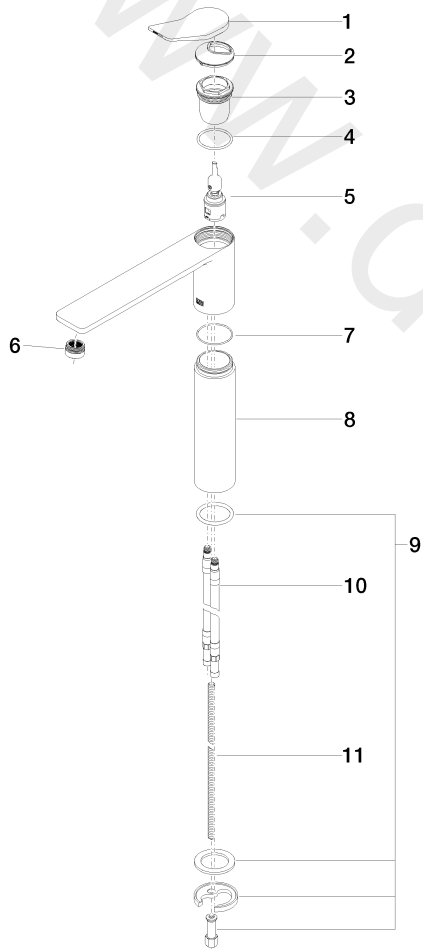

Washbasin - LISSÉ

Single-lever basin mixer with raised base without pop-up waste

Article number: 33 537 845-06

## Washbasin - LISSÉ

Single-lever basin mixer with raised base without pop-up waste

Article number: 33 537 845-06

### Spare parts list

Position	Quantity used	Item Number	Spare part	Delivery time
1	1	90 20 84 020 00-06	handle	10
2	1	09 28 30 034 90	cover	2
3	1	09 23 10 123 90	nut	2
4	1	09 14 10 038 90	seal	2
5	1	90 15 05 042 01 90	cartridge	2
6	1	90 23 01 161 01-06	aerator	10
7	1	09 14 10 108 90	seal	2
8	1	09 28 22 306-06	sleeve	10
9	1	04 30 11 038 75 90	fixing set	2
10	2	04 30 04 098 00 90	hose	60
11	1	09 31 11 095 90	pin	2