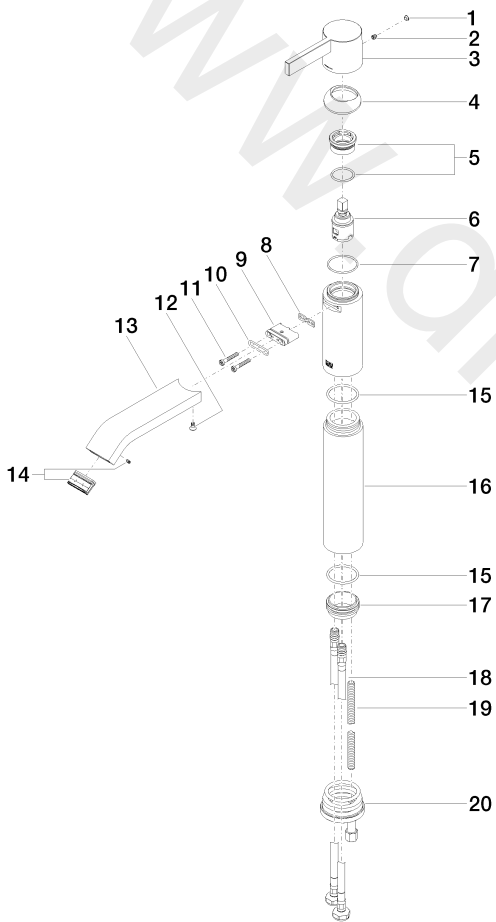

Washbasin - IMO

Single-lever basin mixer with raised base without pop-up waste

Article number: 33 537 670-06

Washbasin - IMO

Single-lever basin mixer with raised base without pop-up waste

Article number: 33 537 670-06

Spare parts list

Position	Quantity used	Item Number	Spare part	Delivery time
1	1	90 31 20 087 00-06	plug	10
2	1	09 31 11 030 90	pin	2
3	1	09 20 67 003-06	handle	10
4	1	09 28 30 019-06	cover	10
5	1	90 23 10 066 00 90	nut	2
6	1	90 15 05 042 00 90	cartridge	2
7	1	09 14 10 102 90	seal	2
8	1	09 14 03 131 90	seal	2
9	1	09 11 03 061 90	connection	2
10	1	09 14 10 053 90	seal	2
11	2	09 30 30 084 90	screw	2
12	1	09 30 30 116 90	screw	2
13	1	09 28 22 240-06	spout	10
14	1	90 29 03 045 00 90	aerator	2
15	1	09 14 10 119 90	seal	2
16	1	09 28 22 244 20-06	pipe	10
17	1	09 28 10 109-07	ring	30
18	2	04 30 04 105 00 90	hose	2
19	1	09 31 11 095 90	pin	2
20	1	04 30 11 085 88 90	fixing set	2