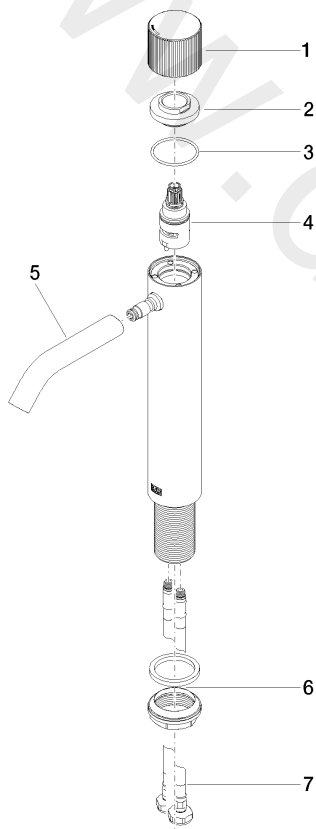

Washbasin - META

META PURE Single-lever basin mixer with raised base without pop-up waste

Article number: 33 537 664-33

Washbasin - META

META PURE Single-lever basin mixer with raised base without pop-up waste

Article number: 33 537 664-33

Spare parts list

Position	Quantity used	Item Number	Spare part	Delivery time
1	1	09 20 66 019-33	handle	-
2	1	09 24 04 340-33	nut	60
3	1	09 14 10 034 90	seal	2
4	1	90 90 03 169 00 90	top	2
5	1	90 11 06 207 00-33	spout	30
6	1	04 23 10 044 07 90	fixing set	2
7	2	04 30 04 101 00 90	hose	2