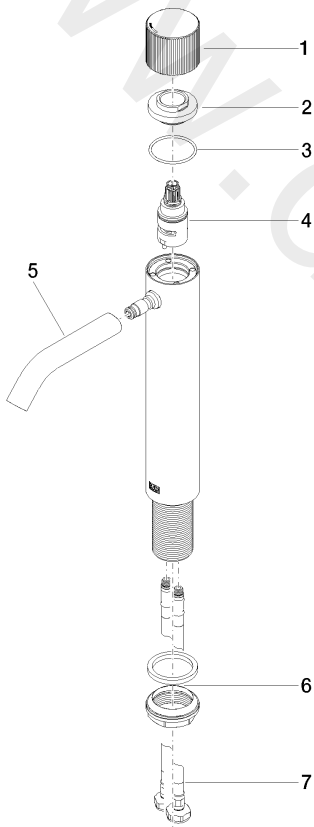

Washbasin - META

META PURE Single-lever basin mixer with raised base without pop-up waste

Article number: 33 537 664-06

Washbasin - META

META PURE Single-lever basin mixer with raised base without pop-up waste

Article number: 33 537 664-06

Spare parts list

Position	Quantity used	Item Number	Spare part	Delivery time
1	1	09 20 66 019-06	handle	10
2	1	09 24 04 340-06	nut	10
3	1	09 14 10 034 90	seal	2
4	1	90 90 03 169 00 90	top	2
5	1	90 11 06 207 00-06	spout	10
6	1	04 23 10 044 07 90	fixing set	2
7	2	04 30 04 101 00 90	hose	2