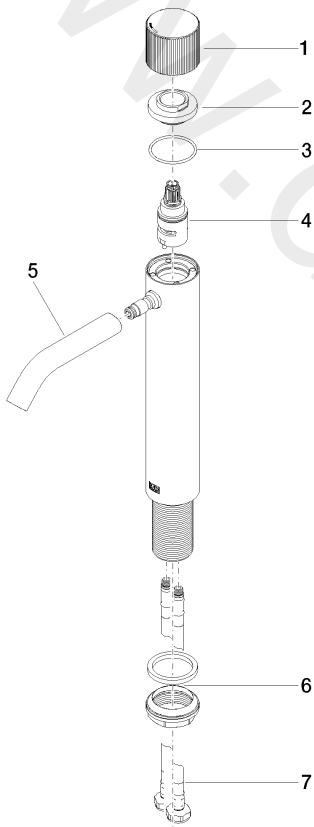

Sink - META

META PURE Single-lever lavatory mixer with extended shank without drain - Chrome

Article number: 33 537 664-00 0010

Sink - META

META PURE Single-lever lavatory mixer with extended shank without drain - Chrome

Article number: 33 537 664-00 0010

Spare parts list

Position	Number of units	Item Number	Spare part	Lead time
1	1	09 20 66 019-00	handle	10
2	1	09 24 04 340-00	nut	60
3	1	09 14 10 034 90	seal	2
4	1	90 90 03 169 00 90	top	2
5	1	90 11 06 207 01-00	spout	10
6	1	04 23 10 044 07 90	fixing set	2
7	2	04 30 04 103 00 90	hose	2