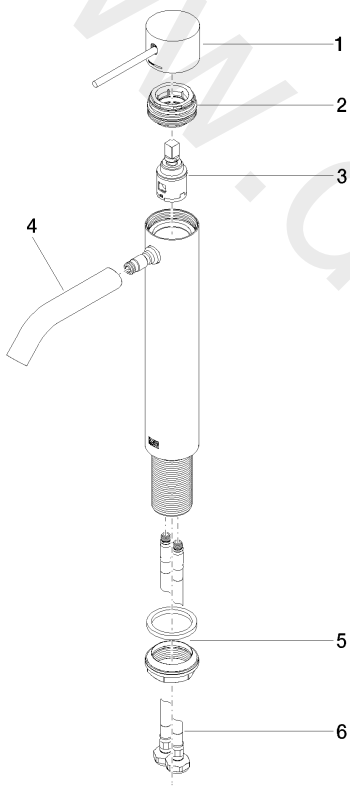

Washbasin - META

META SLIM Single-lever basin mixer with raised base without pop-up waste

Article number: 33 537 662-06

## Washbasin - META

META SLIM Single-lever basin mixer with raised base without pop-up waste

Article number: 33 537 662-06

### Spare parts list

Position	Quantity used	Item Number	Spare part	Delivery time
1	1	90 20 66 020 00-06	handle	10
2	1	90 24 04 536 00 90	threaded connector	60
3	1	90 15 05 042 00 90	cartridge	2
4	1	90 11 06 207 00-06	spout	10
5	1	04 23 10 044 07 90	fixing set	2
6	2	04 30 04 101 00 90	hose	2