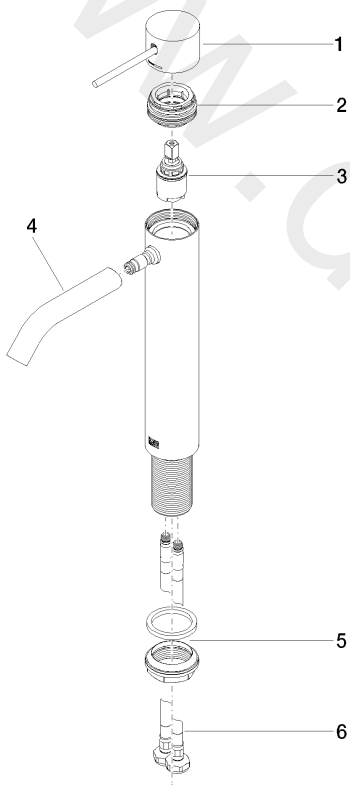

Washbasin - META

META SLIM Single-lever basin mixer with raised base without pop-up waste

Article number: 33 537 662-06

Washbasin - META

META SLIM Single-lever basin mixer with raised base without pop-up waste

Article number: 33 537 662-06

Spare parts list

Position	Quantity used	Item Number	Spare part	Delivery time
1	1	90 20 66 020 00-06	handle	10
2	1	90 24 04 536 00 90	threaded connector	60
3	1	90 15 05 044 00 90	cartridge	2
4	1	90 11 06 207 00-06	spout	10
5	1	04 23 10 044 07 90	fixing set	2
6	2	04 30 04 101 00 90	hose	2