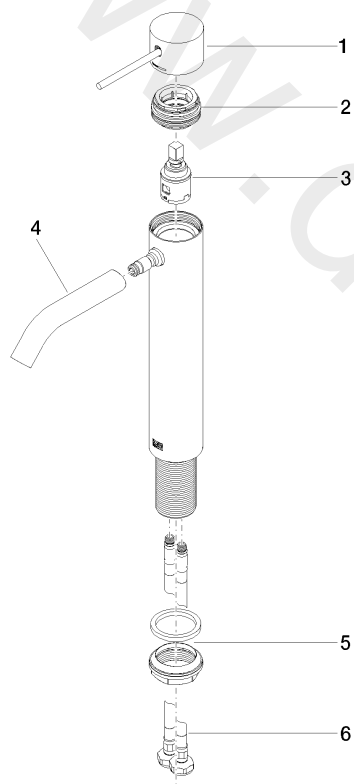

Washbasin - META

META SLIM Single-lever basin mixer with raised base without pop-up waste

Article number: 33 537 662-06

## Washbasin - META

META SLIM Single-lever basin mixer with raised base without pop-up waste

Article number: 33 537 662-06

### Spare parts list

Position	Quantity used	Item Number	Spare part	Delivery time
1	1	90 20 66 020 00-06	handle	10
2	1	90 24 04 536 00 90	threaded connector	60
3	1	90 15 05 042 00 90	cartridge	2
4	1	90 11 06 207 00-06	spout	10
5	1	04 23 10 044 07 90	fixing set	2
6	2	04 30 04 101 00 90	hose	2