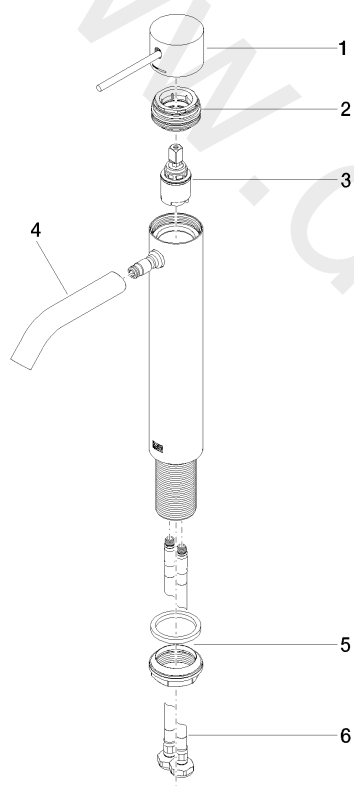

Washbasin - META

META SLIM Single-lever basin mixer with raised base without pop-up waste

Article number: 33 537 662-06

Washbasin - META

META SLIM Single-lever basin mixer with raised base without pop-up waste

Article number: 33 537 662-06

Spare parts list

Position	Quantity used	Item Number	Spare part	Delivery time
1	1	90 20 66 020 00-06	handle	10
2	1	90 24 04 536 00 90	threaded connector	60
3	1	90 15 05 044 00 90	cartridge	2
4	1	90 11 06 207 00-06	spout	10
5	1	04 23 10 044 07 90	fixing set	2
6	2	04 30 04 101 00 90	hose	2