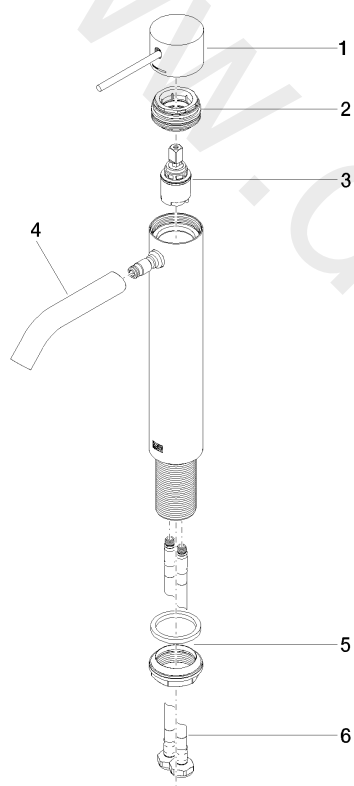

Sink - META

META SLIM Single-lever lavatory mixer with extended shank without drain - Chrome

Article number: 33 537 662-00 0010

Date of manufacture from 1/23/2020

Sink - META

META SLIM Single-lever lavatory mixer with extended shank without drain - Chrome

Article number: 33 537 662-00 0010

Date of manufacture from 1/23/2020

Spare parts list

Position	Number of units	Item Number	Spare part	Lead time
1	1	90 20 66 020 00-00	handle	10
2	1	90 24 04 536 00 90	threaded connector	60
3	1	90 15 05 044 00 90	cartridge	2
4	1	90 11 06 207 01-00	spout	10
5	1	04 23 10 044 07 90	fixing set	2
6	2	04 30 04 103 00 90	hose	2