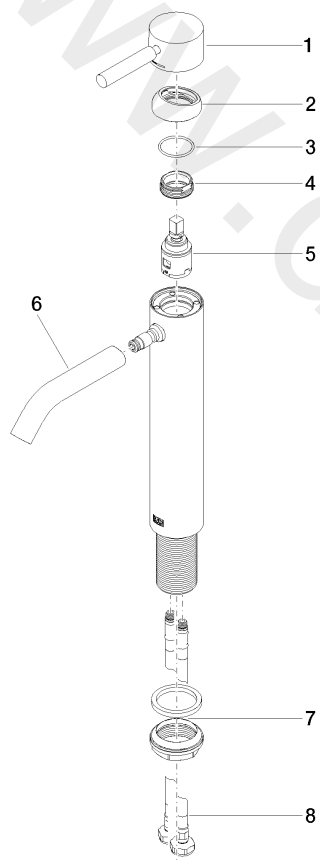

Washbasin - META

Single-lever basin mixer with raised base without pop-up waste

Article number: 33 537 660-33

Washbasin - META

Single-lever basin mixer with raised base without pop-up waste

Article number: 33 537 660-33

Spare parts list

Position	Quantity used	Item Number	Spare part	Delivery time
1	1	90 20 66 002 00-33	handle	30
2	1	09 28 30 041-33	cover	30
3	1	09 14 10 091 90	seal	2
4	1	09 24 04 266 90	nut	2
5	1	90 15 05 042 00 90	cartridge	2
6	1	90 11 06 207 00-33	spout	30
7	1	04 23 10 044 07 90	fixing set	2
8	2	04 30 04 101 00 90	hose	2