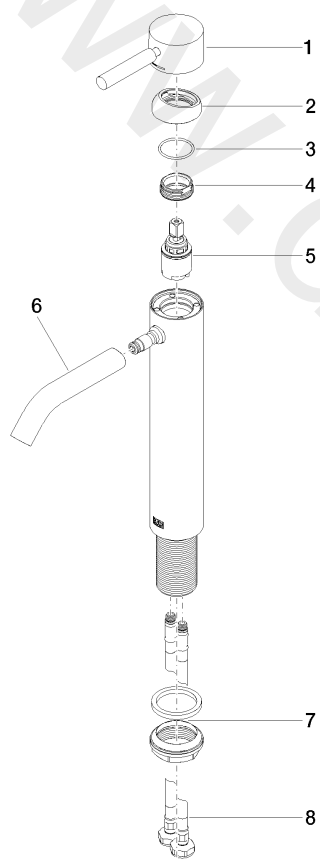

Washbasin - META

Single-lever basin mixer with raised base without pop-up waste

Article number: 33 537 660-33

Washbasin - META

Single-lever basin mixer with raised base without pop-up waste

Article number: 33 537 660-33

Spare parts list

Position	Quantity used	Item Number	Spare part	Delivery time
1	1	90 20 66 002 00-33	handle	30
2	1	09 28 30 041-33	cover	30
3	1	09 14 10 091 90	seal	2
4	1	09 24 04 266 90	nut	2
5	1	90 15 05 044 00 90	cartridge	2
6	1	90 11 06 207 00-33	spout	30
7	1	04 23 10 044 07 90	fixing set	2
8	2	04 30 04 101 00 90	hose	2