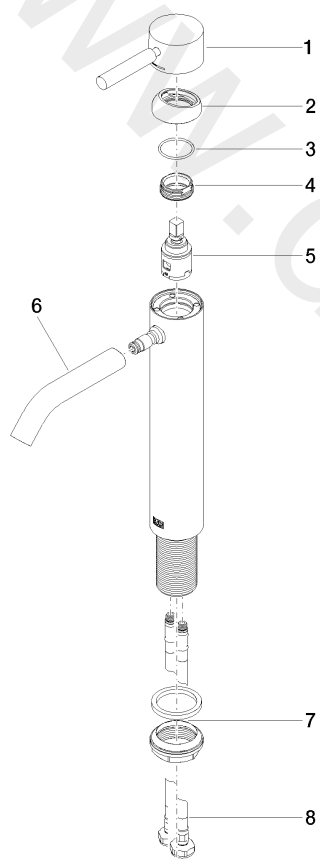

Washbasin - META

Single-lever basin mixer with raised base without pop-up waste

Article number: 33 537 660-06

Washbasin - META

Single-lever basin mixer with raised base without pop-up waste

Article number: 33 537 660-06

Spare parts list

Position	Quantity used	Item Number	Spare part	Delivery time
1	1	90 20 66 002 00-06	handle	10
2	1	09 28 30 041-06	cover	10
3	1	09 14 10 091 90	seal	2
4	1	09 24 04 266 90	nut	2
5	1	90 15 05 042 00 90	cartridge	2
6	1	90 11 06 207 00-06	spout	10
7	1	04 23 10 044 07 90	fixing set	2
8	2	04 30 04 101 00 90	hose	2