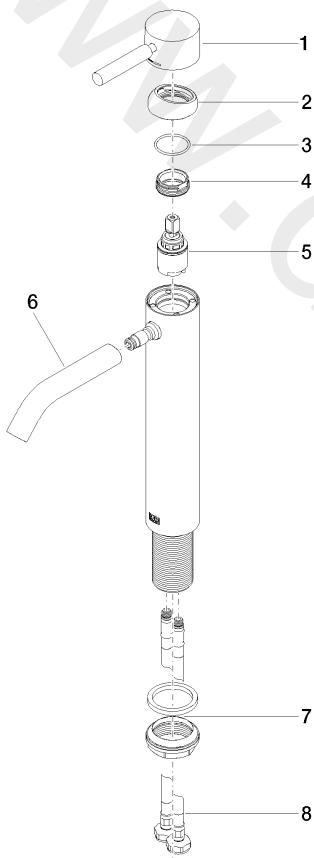

Washbasin - META

Single-lever basin mixer with raised base without pop-up waste

Article number: 33 537 660-06

Washbasin - META

Single-lever basin mixer with raised base without pop-up waste

Article number: 33 537 660-06

Spare parts list

Position	Quantity used	Item Number	Spare part	Delivery time
1	1	90 20 66 002 00-06	handle	10
2	1	09 28 30 041-06	cover	10
3	1	09 14 10 091 90	seal	2
4	1	09 24 04 266 90	nut	2
5	1	90 15 05 044 00 90	cartridge	2
6	1	90 11 06 207 00-06	spout	10
7	1	04 23 10 044 07 90	fixing set	2
8	2	04 30 04 101 00 90	hose	2