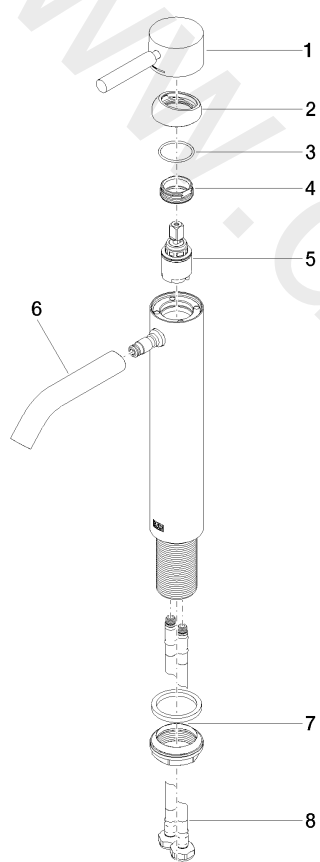

Sink - META

Single-lever lavatory mixer with extended shank without drain - Chrome

Article number: 33 537 660-00 0010

Date of manufacture from 1/23/2020

Sink - META

Single-lever lavatory mixer with extended shank without drain - Chrome

Article number: 33 537 660-00 0010

Date of manufacture from 1/23/2020

Spare parts list

Position	Number of units	Item Number	Spare part	Lead time
1	1	90 20 66 002 00-00	handle	10
2	1	09 28 30 041-00	cover	10
3	1	09 14 10 091 90	seal	2
4	1	09 24 04 266 90	nut	2
5	1	90 15 05 044 00 90	cartridge	2
6	1	90 11 06 207 01-00	spout	10
7	1	04 23 10 044 07 90	fixing set	2
8	2	04 30 04 103 00 90	hose	2